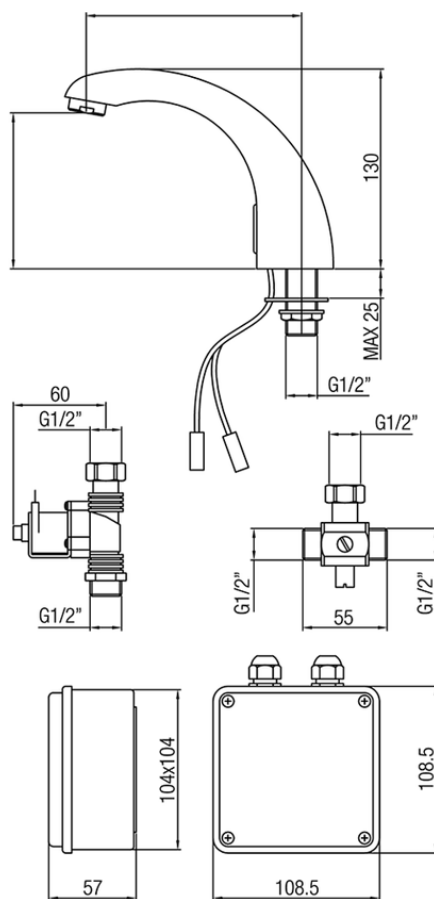

Washbasin electronic faucet COMMUNITY_303E.01H.

303E.01H.

<https://en.huberitalia.com/washbasin-electronic-faucet-community-303e-01h>

2026-04-07