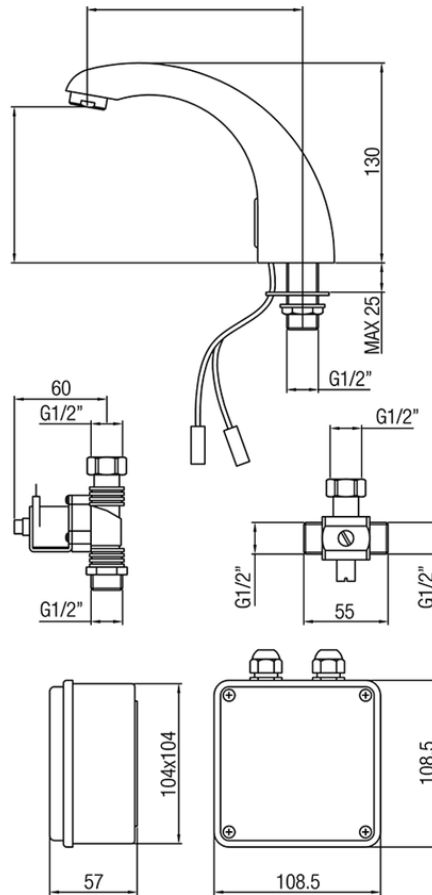

Washbasin electronic faucet COMMUNITY_303E.01H.

303E.01H.

<https://en.huberitalia.com/washbasin-electronic-faucet-community-303e-01h>

2026-06-13