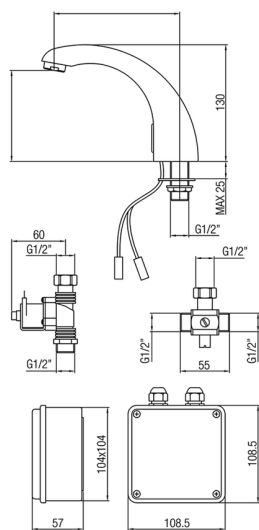

Washbasin electronic faucet **COMMUNITY_303E.01H.**

MODEL **303E.01H.**

Washbasin electronic faucet

AVAILABLE FINISHINGS

CHARACTERISTICS

2026-04-08