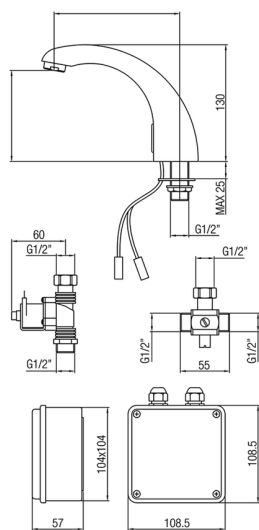

Washbasin electronic faucet **COMMUNITY_303E.01H.**

MODEL **303E.01H.**

Washbasin electronic faucet

AVAILABLE FINISHINGS

CHARACTERISTICS

2026-06-13