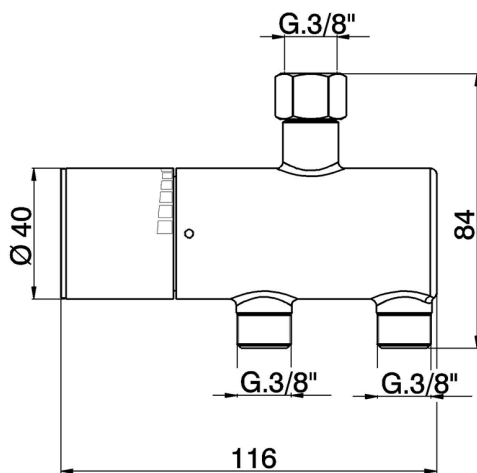

Temperature limiter CLINIC&TECHNICAL_TYT83010

MODEL **TYT83010**

Temperature limiter, without installation kit

AVAILABLE FINISHINGS

CHARACTERISTICS

2024-12-18