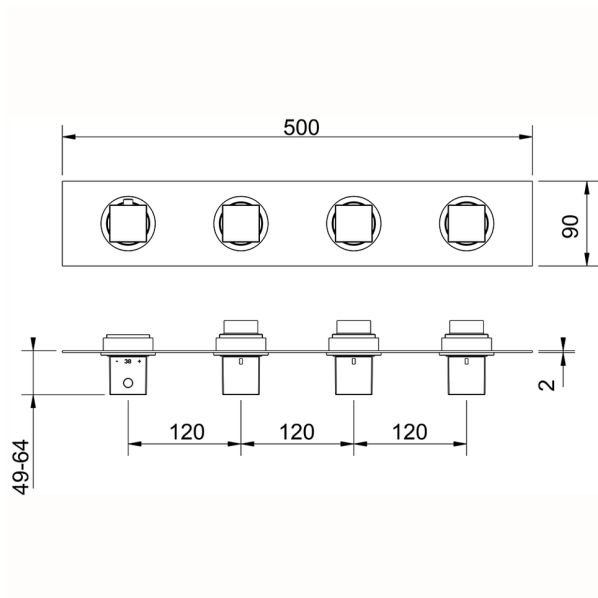

Cover Part for 3 Function Concealed Thermo. Valve NUOVA EGO_NE01R300

MODEL **NE01R300**

Cover Part for 3 Function Concealed Thermo.Valve,for item ZB01R300

AVAILABLE FINISHINGS

- **21** 21 Chrome
- **2F** 2F Brushed Nickel
- **40** 40 Matt Black
- **4Q** 4Q Matt White

CHARACTERISTICS

Installation **Concealed**
Required concealed parts **ZB01R300**

Thermostatic

The Huber thermostatic is your personal water manager, helping you to handle, control and save water and energy.