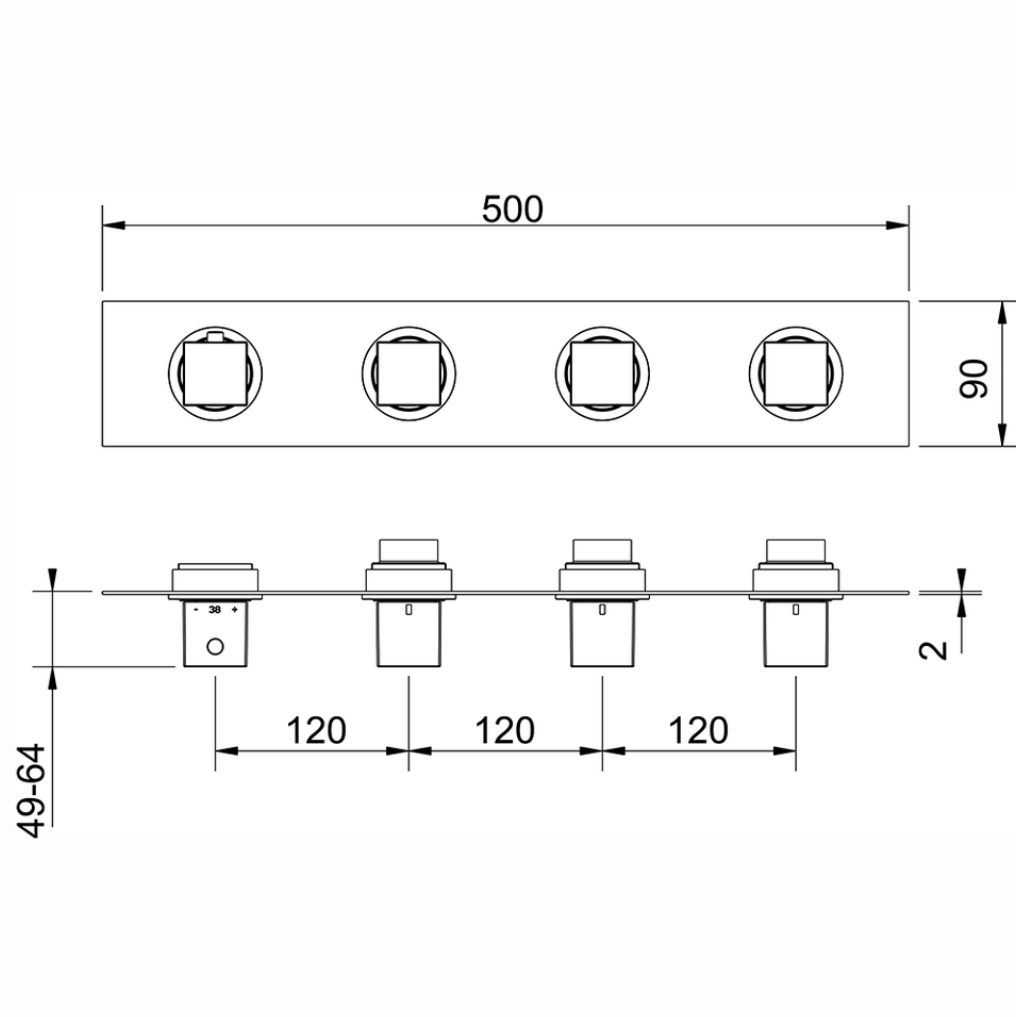

Cover Part for 3 Function Concealed Thermo. Valve NUOVA EGO_NE01R300

NE01R300

<https://en.huberitalia.com/cover-part-for-3-function-concealed-thermo-valve-nuova-ego-ne01r300>