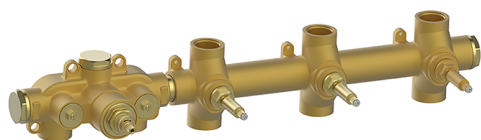

## Cover Part for 3 Function Concealed Thermo. Valve NUOVA EGO\_NE01R300

MODEL **NE01R300**

Cover Part for 3 Function Concealed Thermo.Valve,for item ZB01R300

### Thermostatic

The Huber thermostatic is your personal water manager, helping you to handle, control and save water and energy.

### 3 Function Concealed Thermostatic Built-in Part CONCEALED\_ZB01R300

MODEL **ZB01R300**

3 Function Concealed Thermostatic Built-in Part

AVAILABLE FINISHINGS

CHARACTERISTICS

Installation	<b>Concealed</b>
Cartridge Spare Parts	<b>23.51A.HF</b>
<b>HF Thermostatic Valve</b>	
Concealed	<b>1</b>