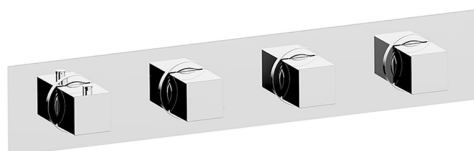

Cover Part for 3 Function Concealed Thermo. Valve NUOVA EGO_NE01R300

MODEL **NE01R300**

Cover Part for 3 Function Concealed Thermo.Valve,for item ZB01R300

AVAILABLE FINISHINGS

- **21** 21 Chrome
- **2F** 2F Brushed Nickel
- **40** 40 Matt Black
- **4Q** 4Q Matt White

CHARACTERISTICS

Installation **Concealed**
Required concealed parts **ZB01R300**

Thermostatic

The Huber thermostatic is your personal water manager, helping you to handle, control and save water and energy.