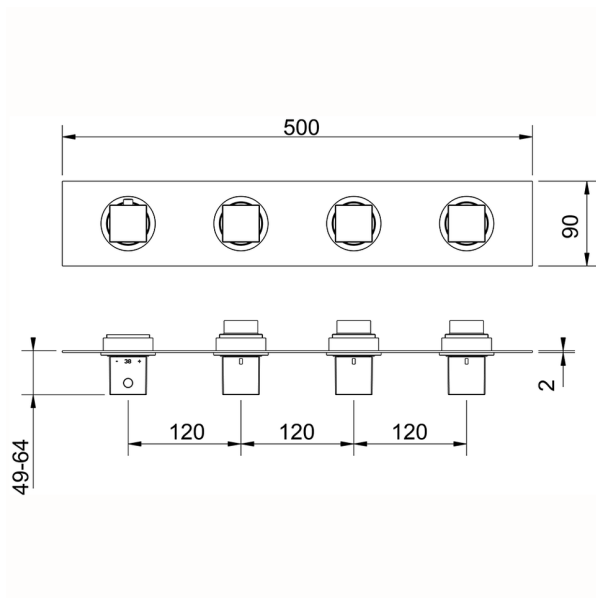

Cover Part for 3 Function Concealed Thermo. Valve NUOVA EGO_NE01R300

MODEL **NE01R300**

Cover Part for 3 Function Concealed Thermo.Valve,for item ZB01R300

AVAILABLE FINISHINGS

- **21** 21 Chrome
- **2F** 2F Brushed Nickel
- **40** 40 Matt Black
- **4Q** 4Q Matt White

CHARACTERISTICS

Installation **Concealed**
Required concealed parts **ZB01R300**

Thermostatic

The Huber thermostatic is your personal water manager, helping you to handle, control and save water and energy.