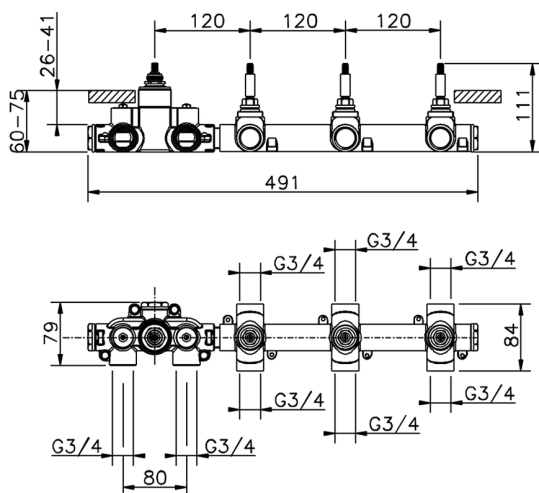

### 3 Function Concealed Thermostatic Built-in Part CONCEALED\_ZB01R300

MODEL **ZB01R300**

3 Function Concealed Thermostatic Built-in Part

AVAILABLE FINISHINGS

CHARACTERISTICS

Installation	<b>Concealed</b>
Cartridge Spare Parts	<b>23.51A.HF</b>
<b>HF Thermostatic Valve</b>	
Concealed	<b>1</b>