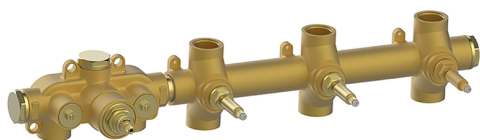

Cover Part for 3 Function Concealed Thermo. Valve NUOVA EGO_NE01R300

MODEL **NE01R300**

Cover Part for 3 Function Concealed Thermo.Valve,for item ZB01R300

AVAILABLE FINISHINGS

-  **21** 21 Chrome
-  **2F** 2F Brushed Nickel
-  **40** 40 Matt Black
-  **4Q** 4Q Matt White

CHARACTERISTICS

Installation **Concealed**
 Required concealed parts **ZB01R300**

Thermostatic

The Huber thermostatic is your personal water manager, helping you to handle, control and save water and energy.

3 Function Concealed Thermostatic Built-in Part CONCEALED_ZB01R300

MODEL **ZB01R300**

3 Function Concealed Thermostatic Built-in Part

AVAILABLE FINISHINGS

CHARACTERISTICS

Installation	Concealed
Cartridge Spare Parts	23.51A.HF
HF Thermostatic Valve	
Concealed	1