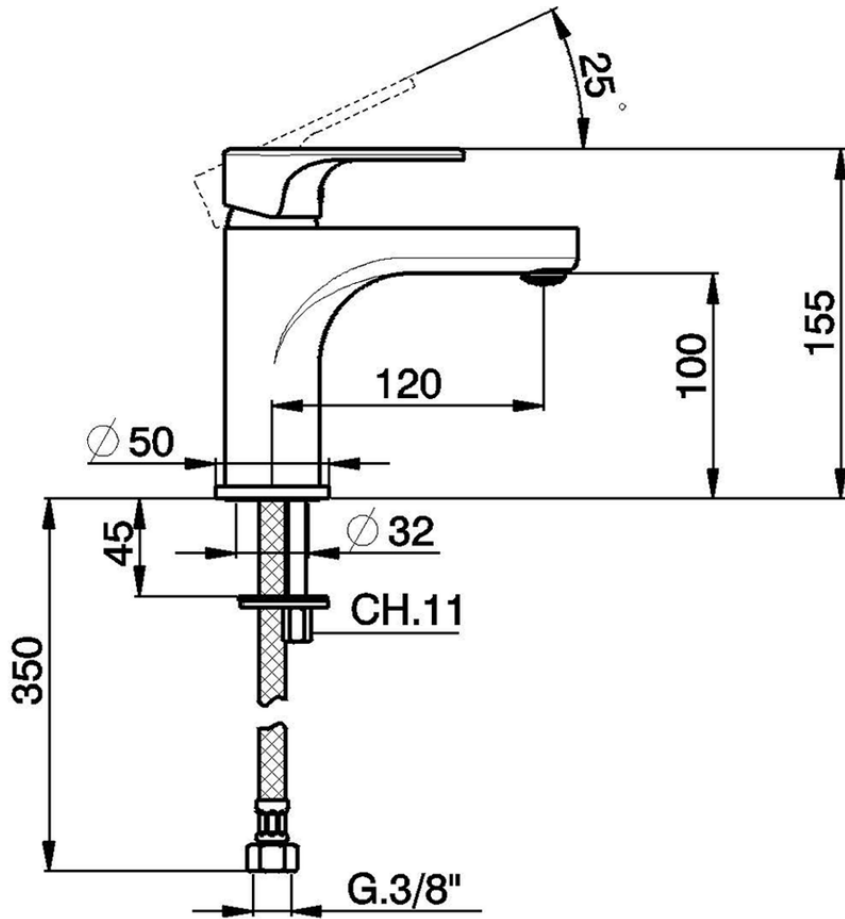

Single lever washbasin mixer " large " EnergySave H3_AH000505

AH000505

<https://en.huberitalia.com/single-lever-washbasin-mixer-large-energysave-h3-ah000505>

2024-12-19