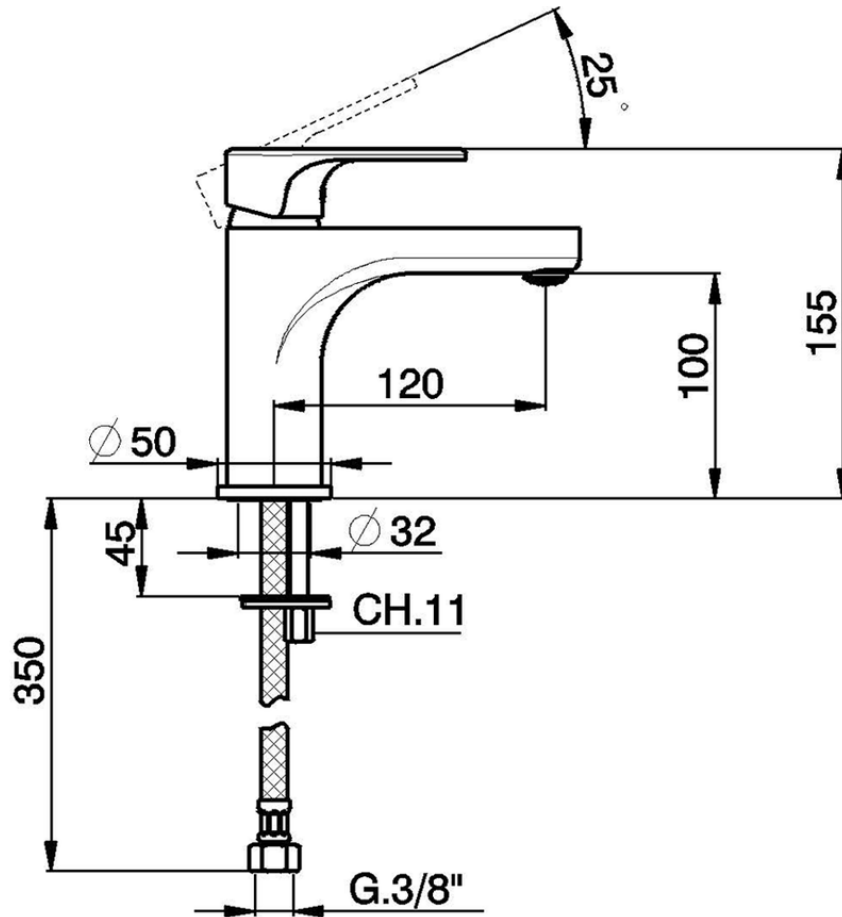

Single lever washbasin mixer " large " EnergySave H3\_AH000505

AH000505

<https://en.huberitalia.com/single-lever-washbasin-mixer-large-energysave-h3-ah000505>

2024-12-18