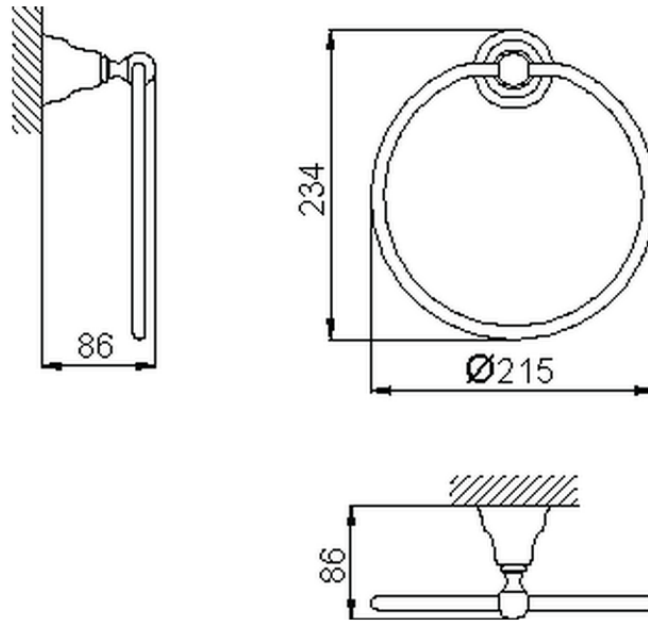

## Ring shaped towel holder CROISETTE\_4018.01H.

4018.01H.

<https://en.huberitalia.com/ring-shaped-towel-holder-croisette-4018-01h>

2024-12-18