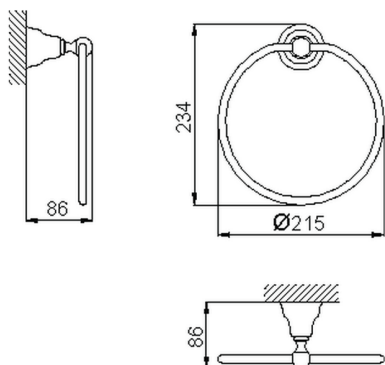

## Ring shaped towel holder CROISETTE\_4018.01H.

MODEL **4018.01H.**

Ring shaped towel holder

AVAILABLE FINISHINGS

-  **AC** AC Satin Brushed Nickel
-  **BA** BA Old Bronze
-  **CR** CR Chrome
-  **2W** 2W Brushed Gold