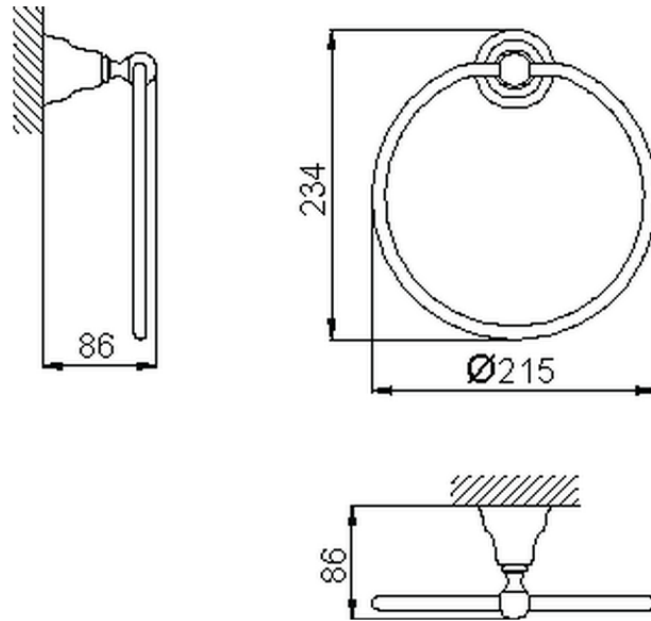

Ring shaped towel holder CROISETTE_4018.01H.

4018.01H.

<https://en.huberitalia.com/ring-shaped-towel-holder-croisette-4018-01h>

2024-12-19