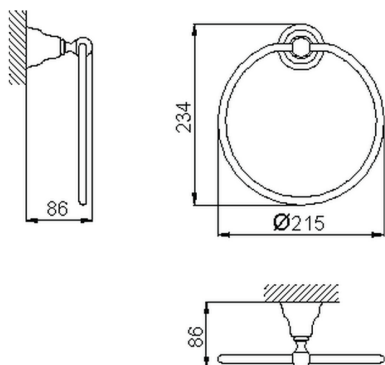

## Ring shaped towel holder CROISSETTE\_4018.01H.

MODEL **4018.01H.**

Ring shaped towel holder

AVAILABLE FINISHINGS

-  **AC** AC Satin Brushed Nickel
-  **BA** BA Old Bronze
-  **CR** CR Chrome
-  **2W** 2W Brushed Gold