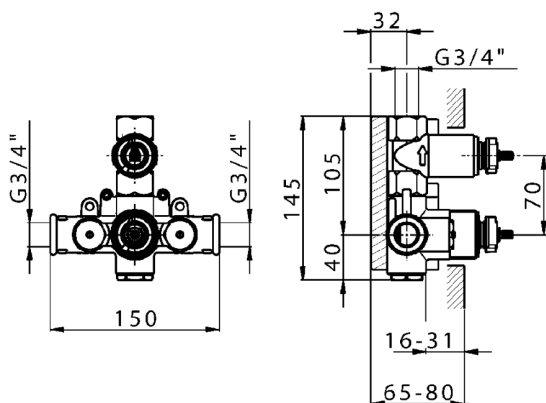

1-outlet Concealed thermostatic shower valve CONCEALED_ZB007341

MODEL **ZB007341**

1-outlet Concealed thermostatic shower valve, stopvalve with 3/4" outlet, without trim kit

AVAILABLE FINISHINGS

04 04 Without finishing

CHARACTERISTICS

Installation	Concealed
Cartridge Spare Parts	23.51A.HF
HF Thermostatic Valve	
Concealed	1

Thermostatic

The Huber thermostatic is your personal water manager, helping you to handle, control and save water and energy.

1-outlet Concealed thermostatic shower valve CONCEALED_ZB007341

ZB007341

<https://en.huberitalia.com/1-outlet-concealed-thermostatic-shower-valve-concealed-zb007341>

2026-04-08