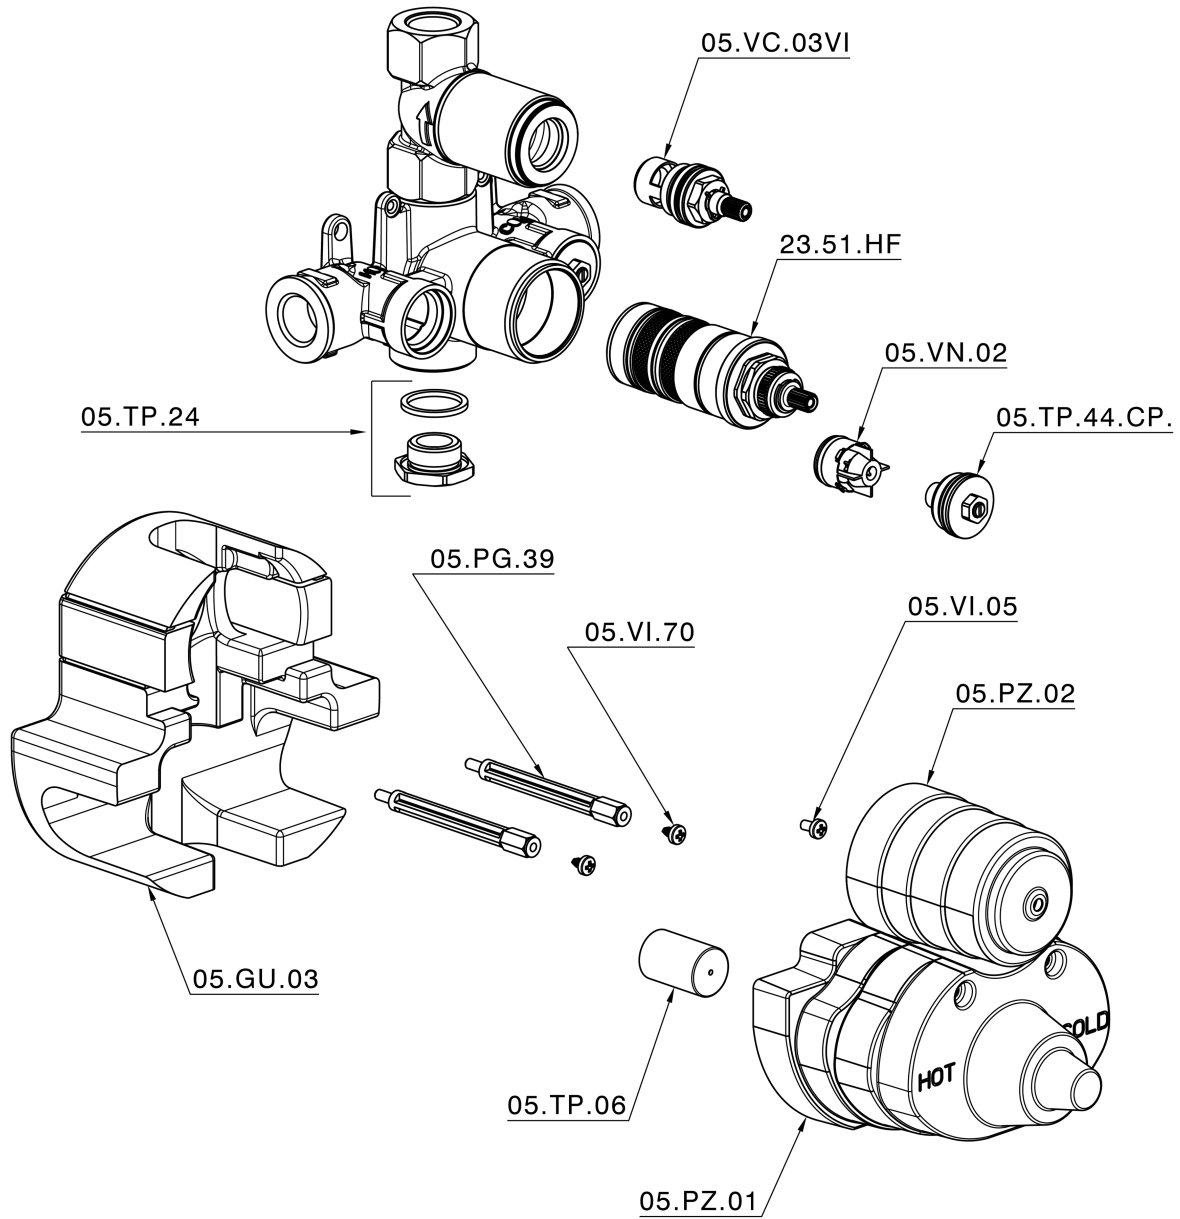

1-outlet Concealed thermostatic shower valve **CONCEALED_ZB007341**

MODEL **ZB007341**

1-outlet Concealed thermostatic shower valve, stopvalve with 3/4" outlet, without trim kit

AVAILABLE FINISHINGS

 **04** 04 Without finishing

CHARACTERISTICS

Installation	Concealed
Cartridge Spare Parts	23.51A.HF
HF Thermostatic Valve	
Concealed	1

Thermostatic

The Huber thermostatic is your personal water manager, helping you to handle, control and save water and energy.

1-outlet Concealed thermostatic shower valve CONCEALED_ZB007341

ZB007341

<https://en.huberitalia.com/1-outlet-concealed-thermostatic-shower-valve-concealed-zb007341>

2026-05-02