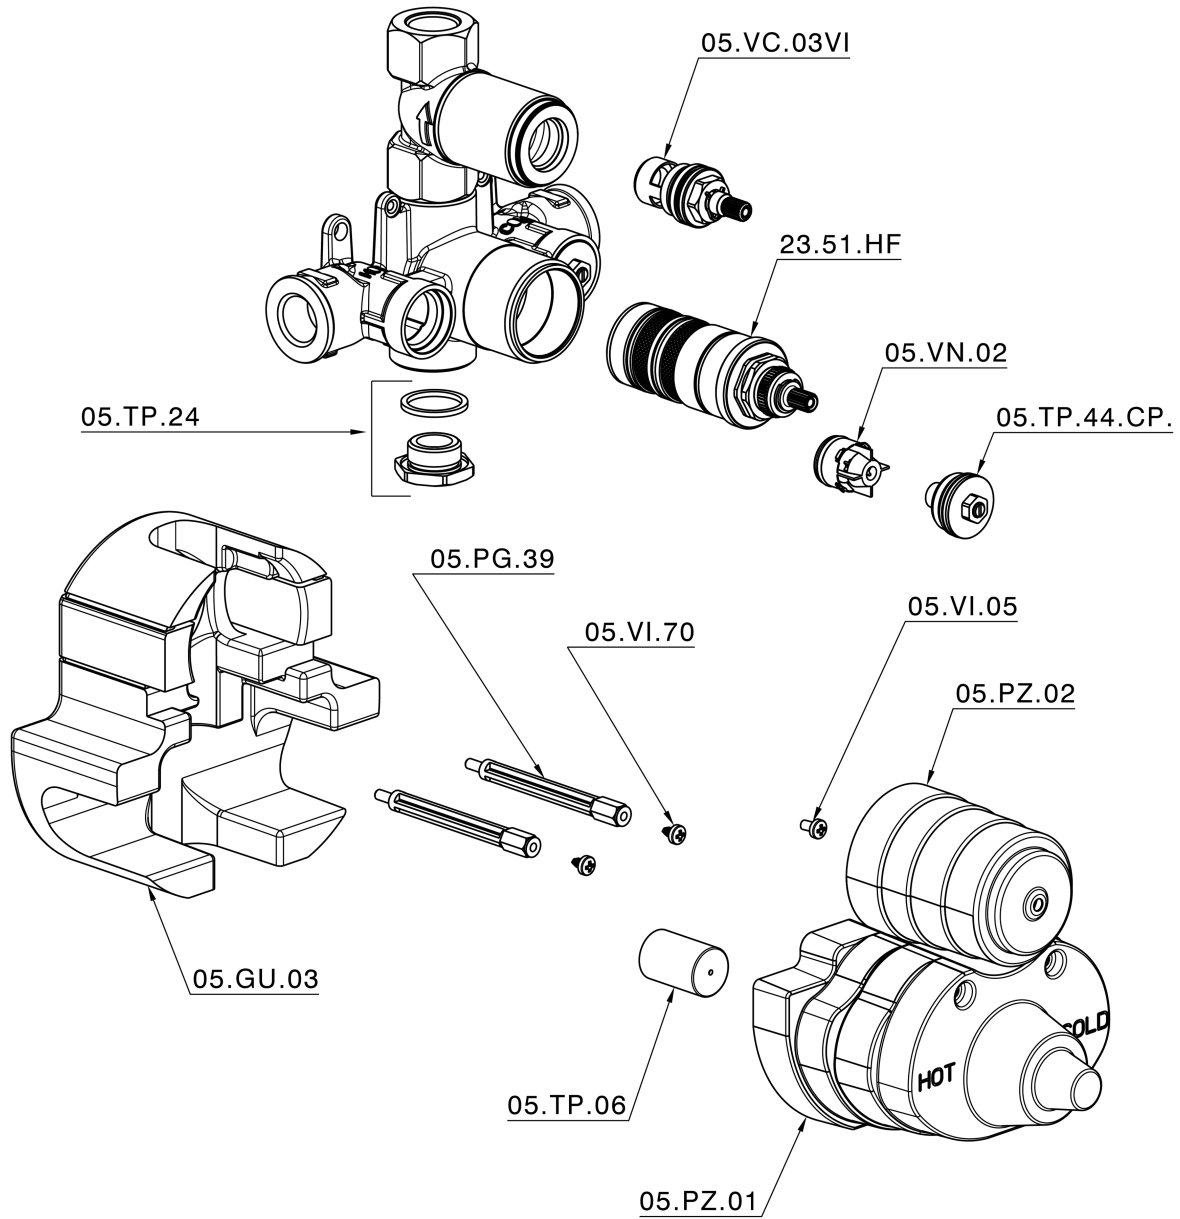

1-outlet Concealed thermostatic shower valve **CONCEALED\_ZB007341**

MODEL **ZB007341**

1-outlet Concealed thermostatic shower valve, stopvalve with 3/4" outlet, without trim kit

AVAILABLE FINISHINGS

 **04** 04 Without finishing

CHARACTERISTICS

Installation	<b>Concealed</b>
Cartridge Spare Parts	<b>23.51A.HF</b>
<b>HF Thermostatic Valve</b>	
Concealed	<b>1</b>

**Thermostatic**

The Huber thermostatic is your personal water manager, helping you to handle, control and save water and energy.

## 1-outlet Concealed thermostatic shower valve CONCEALED\_ZB007341

ZB007341

<https://en.huberitalia.com/1-outlet-concealed-thermostatic-shower-valve-concealed-zb007341>

2026-06-26