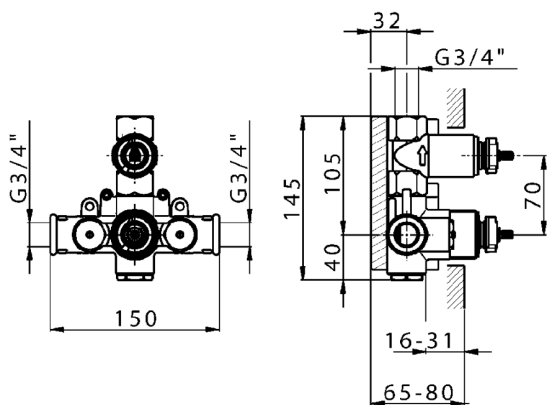

1-outlet Concealed thermostatic shower valve **CONCEALED\_ZB007341**

MODEL **ZB007341**

1-outlet Concealed thermostatic shower valve, stopvalve with 3/4" outlet, without trim kit

AVAILABLE FINISHINGS

 **04** 04 Without finishing

CHARACTERISTICS

Installation	<b>Concealed</b>
Cartridge Spare Parts	<b>23.51A.HF</b>
<b>HF Thermostatic Valve</b>	
Concealed	<b>1</b>

**Thermostatic**

The Huber thermostatic is your personal water manager, helping you to handle, control and save water and energy.

## 1-outlet Concealed thermostatic shower valve CONCEALED\_ZB007341

ZB007341

<https://en.huberitalia.com/1-outlet-concealed-thermostatic-shower-valve-concealed-zb007341>

2026-06-26