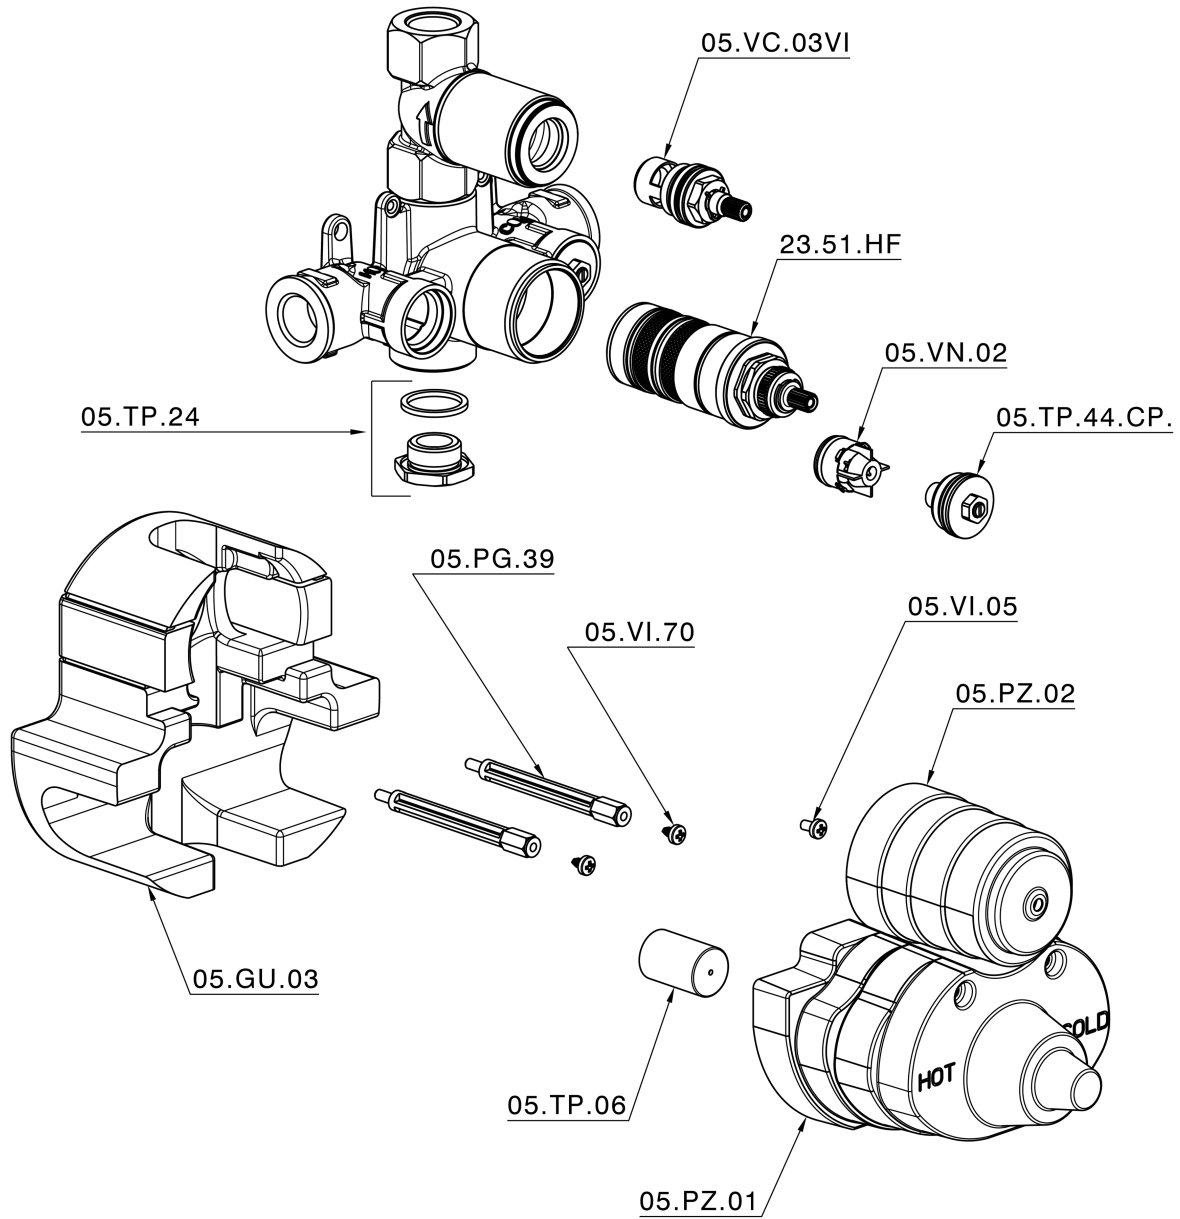

1-outlet Concealed thermostatic shower valve CONCEALED_ZB007341

MODEL **ZB007341**

1-outlet Concealed thermostatic shower valve, stopvalve with 3/4" outlet, without trim kit

AVAILABLE FINISHINGS

04 04 Without finishing

CHARACTERISTICS

Installation	Concealed
Cartridge Spare Parts	23.51A.HF
HF Thermostatic Valve	
Concealed	1

Thermostatic

The Huber thermostatic is your personal water manager, helping you to handle, control and save water and energy.

1-outlet Concealed thermostatic shower valve CONCEALED_ZB007341

ZB007341

<https://en.huberitalia.com/1-outlet-concealed-thermostatic-shower-valve-concealed-zb007341>

2026-04-08