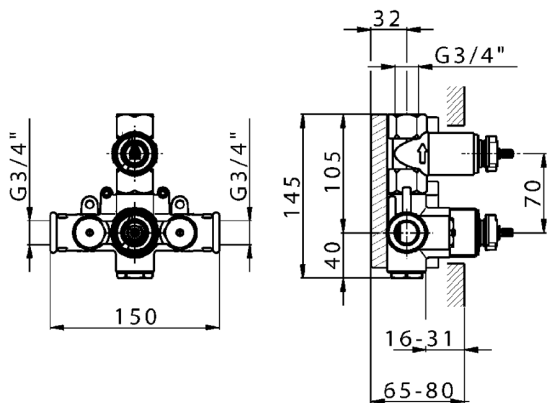

1-outlet Concealed thermostatic shower valve **CONCEALED_ZB007341**

MODEL **ZB007341**

1-outlet Concealed thermostatic shower valve, stopvalve with 3/4" outlet, without trim kit

AVAILABLE FINISHINGS

 **04** 04 Without finishing

CHARACTERISTICS

Installation	Concealed
Cartridge Spare Parts	23.51A.HF
HF Thermostatic Valve	
Concealed	1

Thermostatic

The Huber thermostatic is your personal water manager, helping you to handle, control and save water and energy.

1-outlet Concealed thermostatic shower valve CONCEALED_ZB007341

ZB007341

<https://en.huberitalia.com/1-outlet-concealed-thermostatic-shower-valve-concealed-zb007341>

2026-05-02