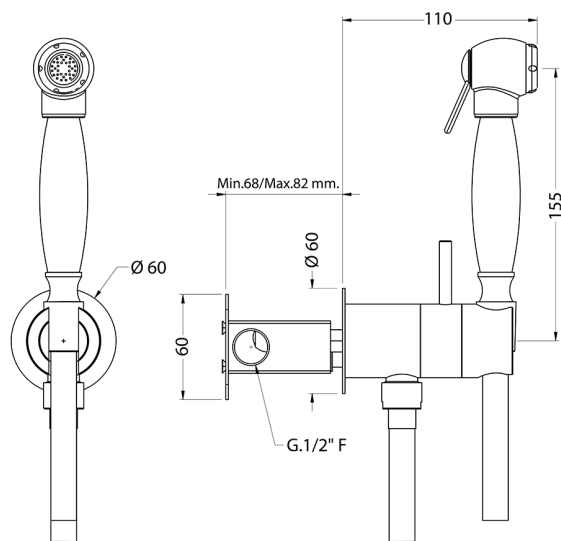

Bidet handshower set HYGENIC SHOWERS_VT007945

MODEL **VT007945**

Bidet handshower set, round wall bracket, gradual mixing of hot & cold water, with concealed part, Brass
Bidet handshower - 120 cm PVC flexible hose

AVAILABLE FINISHINGS

CHARACTERISTICS

Bidet handshower

MixedWater

The Huber Mixed Water system enables the gradual mixing of hot and cold water.

2024-11-15