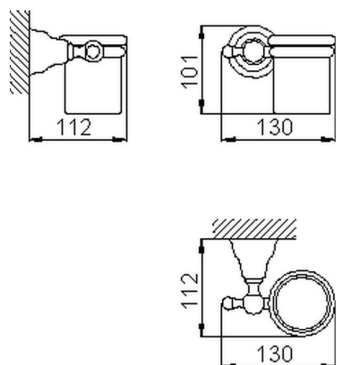

Glass holder CROISSETTE_4020.01H.

MODEL **4020.01H.**

Glass holder, wall mounted glass holder

AVAILABLE FINISHINGS

-  **AC** AC Satin Brushed Nickel
-  **BA** BA Old Bronze
-  **CR** CR Chrome
-  **2W** 2W Brushed Gold