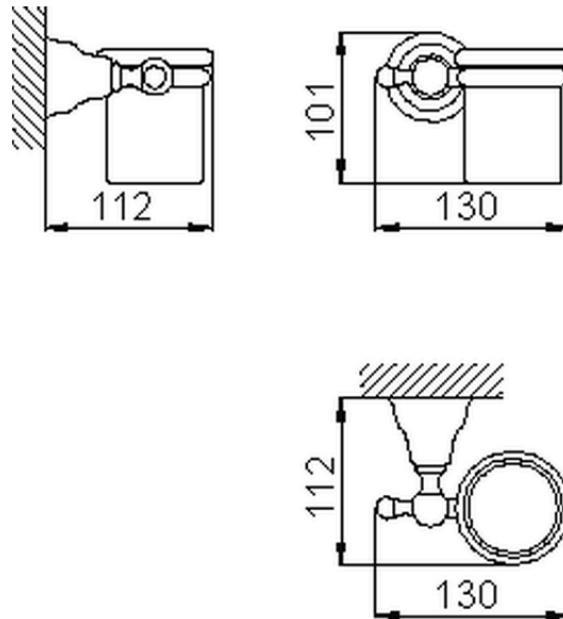

Glass holder CROISSETTE_4020.01H.

4020.01H.

<https://en.huberitalia.com/glass-holder-croisette-4020-01h>

2024-11-15