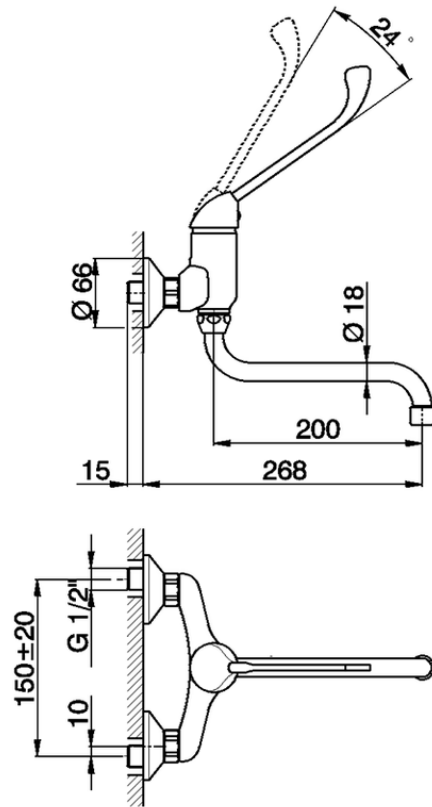

Exposed single lever sink mixer COMMUNITY_CL300401

CL300401

<https://en.huberitalia.com/exposed-single-lever-sink-mixer-community-cl300401>

2024-11-15