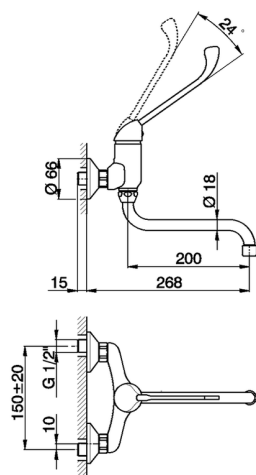

## Exposed single lever sink mixer **COMMUNITY\_CL300401**

MODEL **CL300401**

Exposed single lever sink mixer, swivel spout, long lever

AVAILABLE FINISHINGS

CHARACTERISTICS

Cartridge Spare Parts **ZZ94034000**

**35 mm Cartridge**

2024-11-15