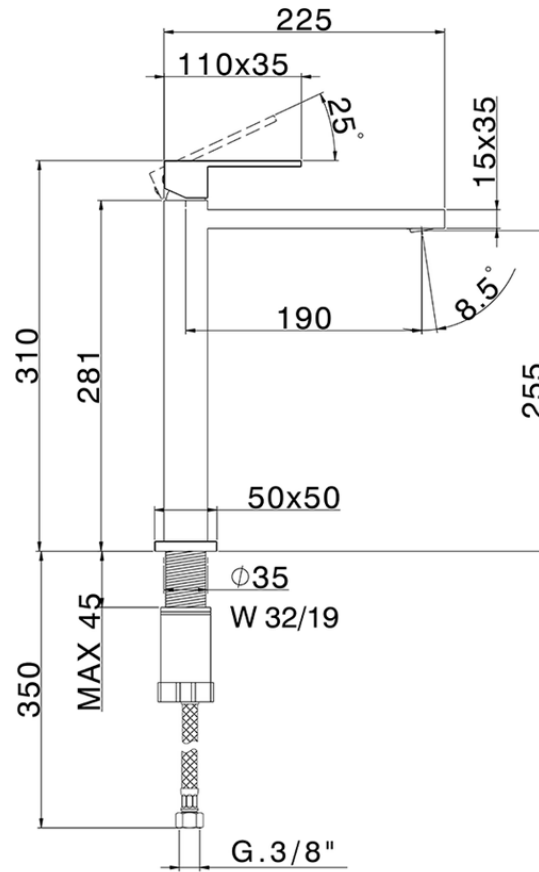

Single lever tall basin mixer NUOVA EGO_NE004544

NE004544

<https://en.huberitalia.com/single-lever-tall-basin-mixer-nuova-ego-ne004544>

2026-05-02