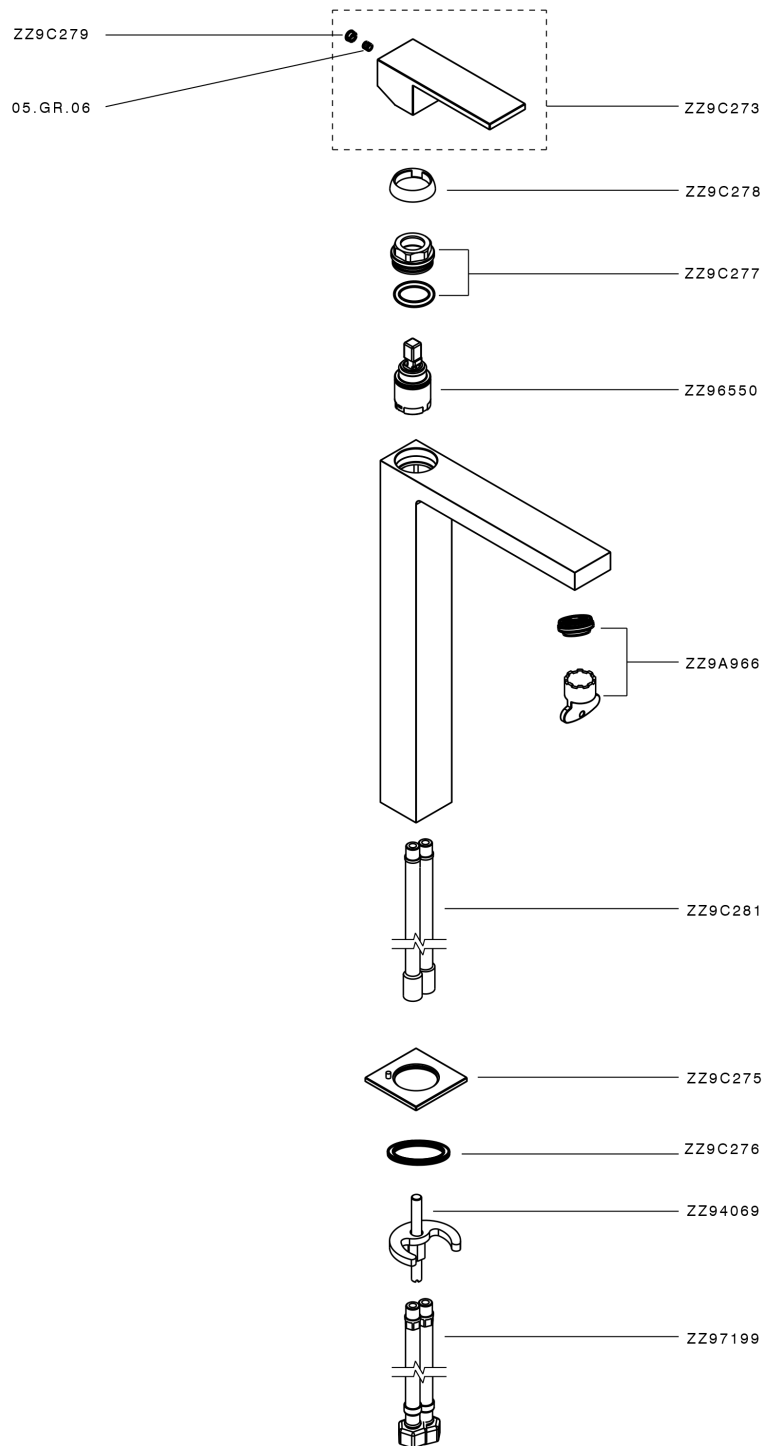

Single lever tall basin mixer NUOVA EGO_NE004544

MODEL **NE004544**

Single lever tall basin mixer, without automatic pop-up waste, G.3/8" stainless steel flexible hose

AVAILABLE FINISHINGS

-  **21** 21 Chrome
-  **2F** 2F Brushed Nickel
-  **40** 40 Matt Black
-  **4Q** 4Q Matt White

CHARACTERISTICS

Cartridge Spare Parts **ZZ96550000**

25 mm Cartridge

Single lever tall basin mixer NUOVA EGO_NE004544

NE004544

<https://en.huberitalia.com/single-lever-tall-basin-mixer-nuova-ego-ne004544>

2026-04-06