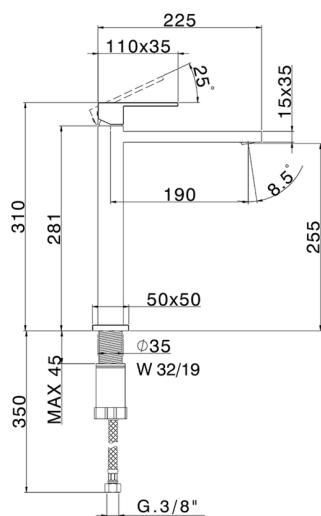

Single lever tall basin mixer NUOVA EGO_NE004544

MODEL **NE004544**

Single lever tall basin mixer, without automatic pop-up waste, G.3/8" stainless steel flexible hose

AVAILABLE FINISHINGS

-  **21** 21 Chrome
-  **2F** 2F Brushed Nickel
-  **40** 40 Matt Black
-  **4Q** 4Q Matt White

CHARACTERISTICS

Cartridge Spare Parts **ZZ96550000**

25 mm Cartridge

Single lever tall basin mixer NUOVA EGO_NE004544

NE004544

<https://en.huberitalia.com/single-lever-tall-basin-mixer-nuova-ego-ne004544>

2026-04-06