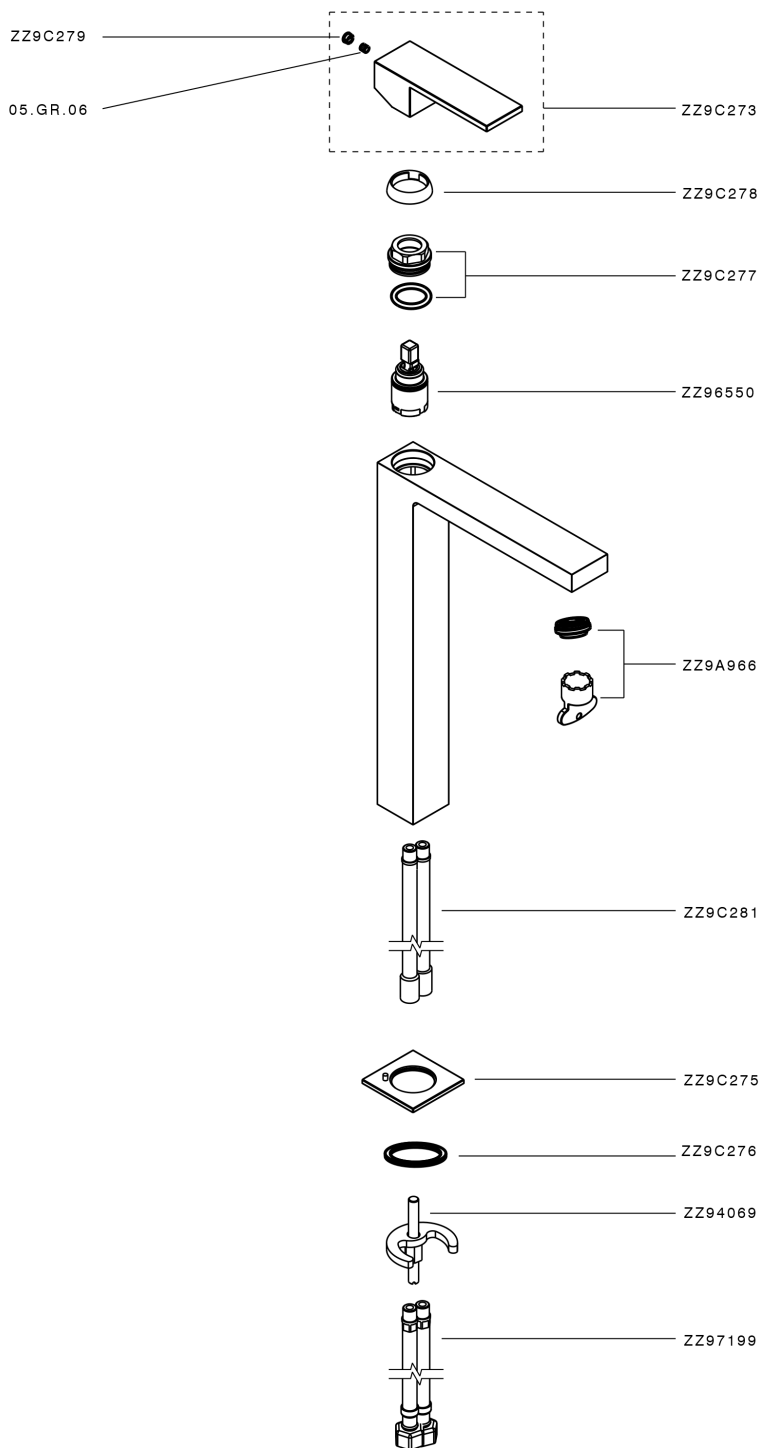

Single lever tall basin mixer NUOVA EGO_NE004544

NE004544

<https://en.huberitalia.com/single-lever-tall-basin-mixer-nuova-ego-ne004544>

2026-06-06