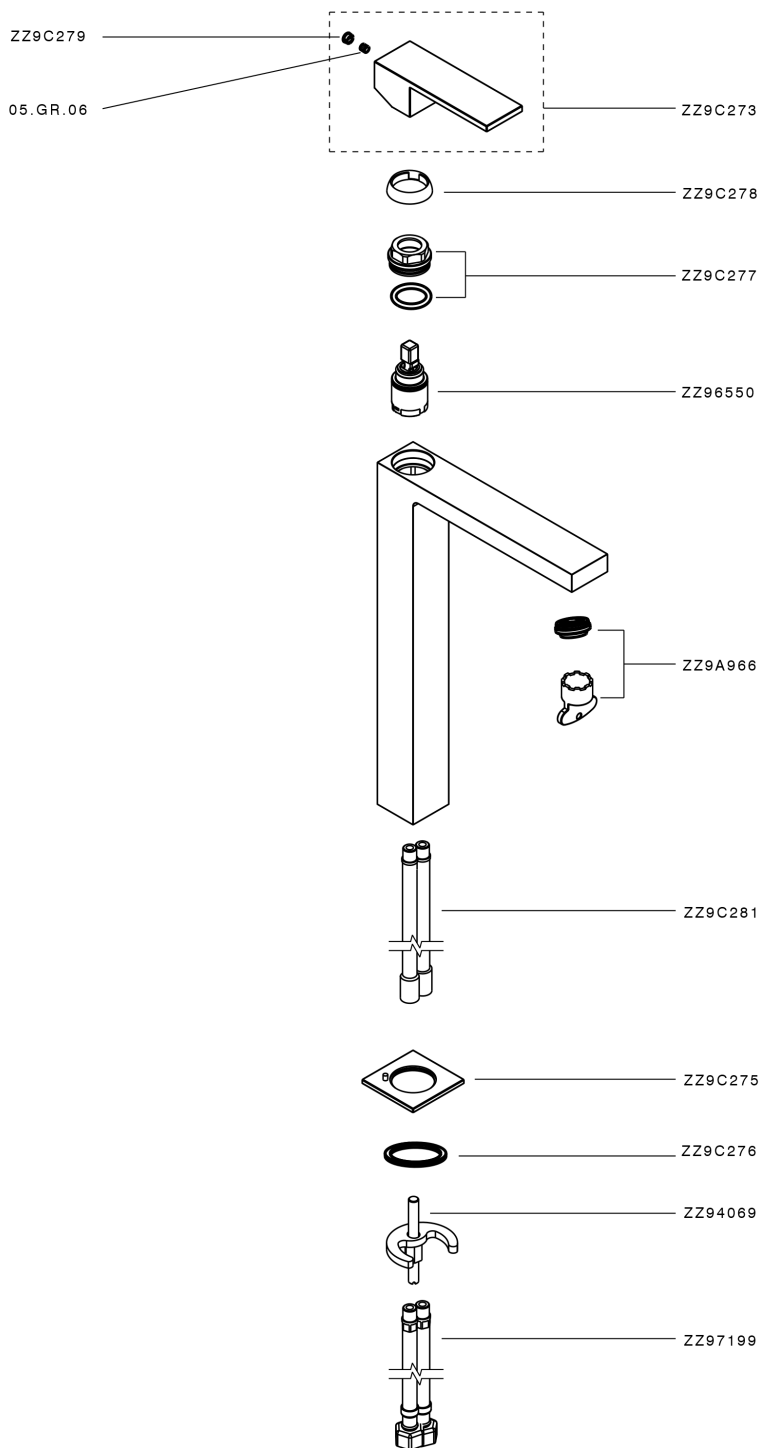

Single lever tall basin mixer NUOVA EGO_NE004544

NE004544

<https://en.huberitalia.com/single-lever-tall-basin-mixer-nuova-ego-ne004544>

2026-04-06