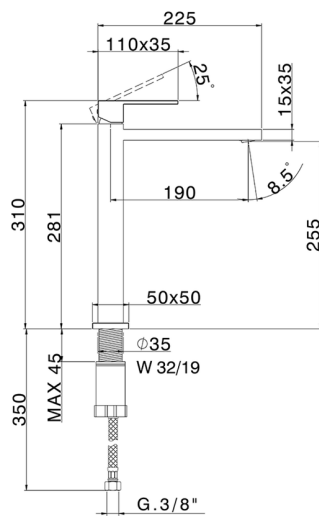

Single lever tall basin mixer NUOVA EGO_NE004544

MODEL **NE004544**

Single lever tall basin mixer, without automatic pop-up waste, G.3/8" stainless steel flexible hose

AVAILABLE FINISHINGS

-  **21** 21 Chrome
-  **2F** 2F Brushed Nickel
-  **40** 40 Matt Black
-  **4Q** 4Q Matt White

CHARACTERISTICS

Cartridge Spare Parts **ZZ96550000**

25 mm Cartridge

Single lever tall basin mixer NUOVA EGO_NE004544

NE004544

<https://en.huberitalia.com/single-lever-tall-basin-mixer-nuova-ego-ne004544>

2026-06-06