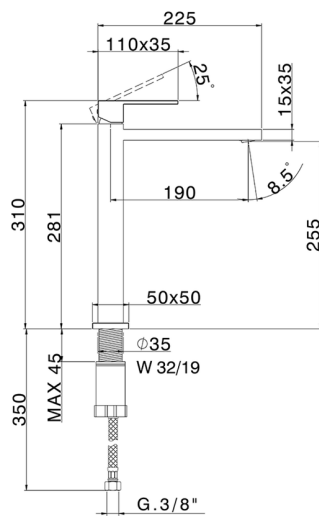

Single lever tall basin mixer NUOVA EGO_NE004544

MODEL **NE004544**

Single lever tall basin mixer, without automatic pop-up waste, G.3/8" stainless steel flexible hose

AVAILABLE FINISHINGS

-  **21** 21 Chrome
-  **2F** 2F Brushed Nickel
-  **40** 40 Matt Black
-  **4Q** 4Q Matt White

CHARACTERISTICS

Cartridge Spare Parts **ZZ96550000**

25 mm Cartridge

Single lever tall basin mixer NUOVA EGO_NE004544

NE004544

<https://en.huberitalia.com/single-lever-tall-basin-mixer-nuova-ego-ne004544>

2026-04-05