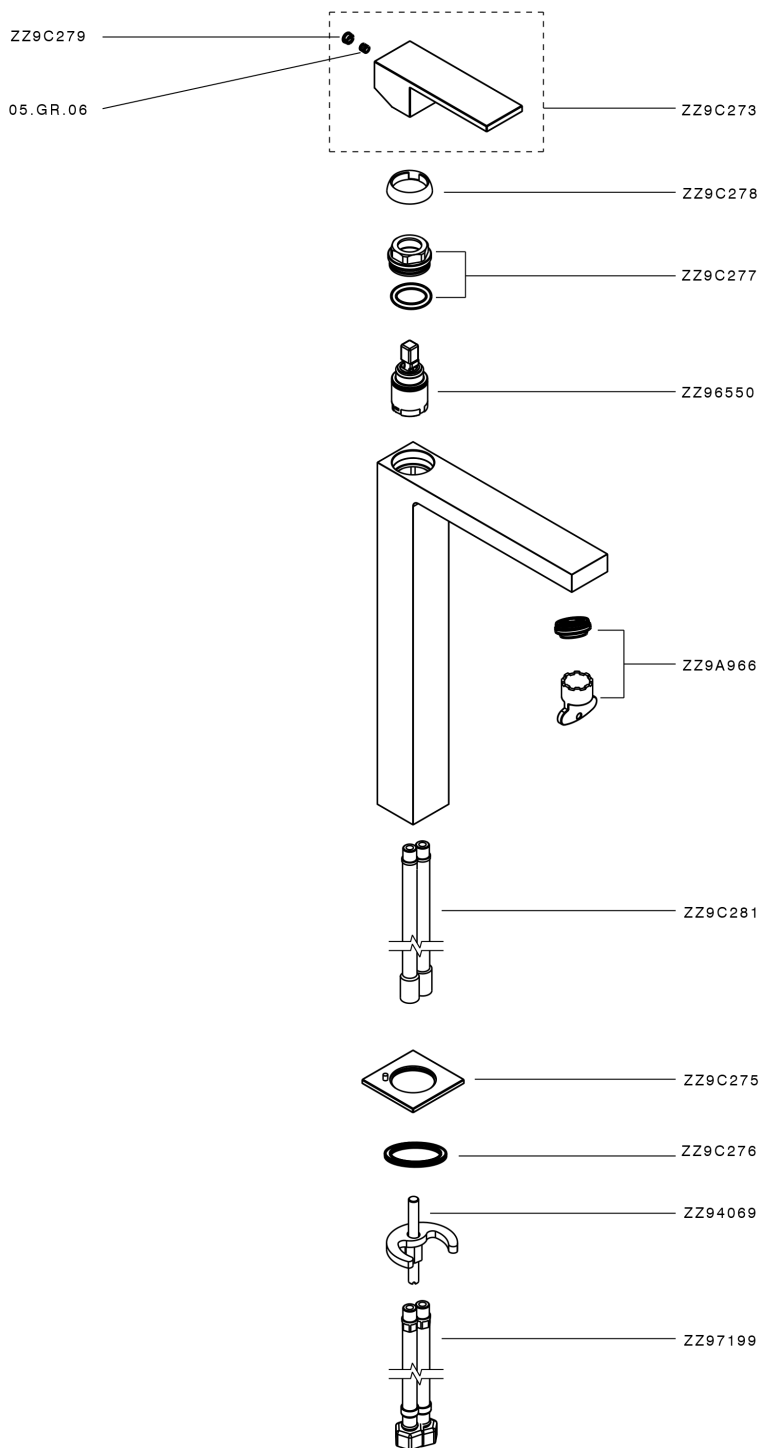

Single lever tall basin mixer NUOVA EGO_NE004544

MODEL **NE004544**

Single lever tall basin mixer, without automatic pop-up waste, G.3/8" stainless steel flexible hose

AVAILABLE FINISHINGS

-  **21** 21 Chrome
-  **2F** 2F Brushed Nickel
-  **40** 40 Matt Black
-  **4Q** 4Q Matt White

CHARACTERISTICS

Cartridge Spare Parts **ZZ96550000**

25 mm Cartridge

Single lever tall basin mixer NUOVA EGO_NE004544

NE004544

<https://en.huberitalia.com/single-lever-tall-basin-mixer-nuova-ego-ne004544>

2026-04-05