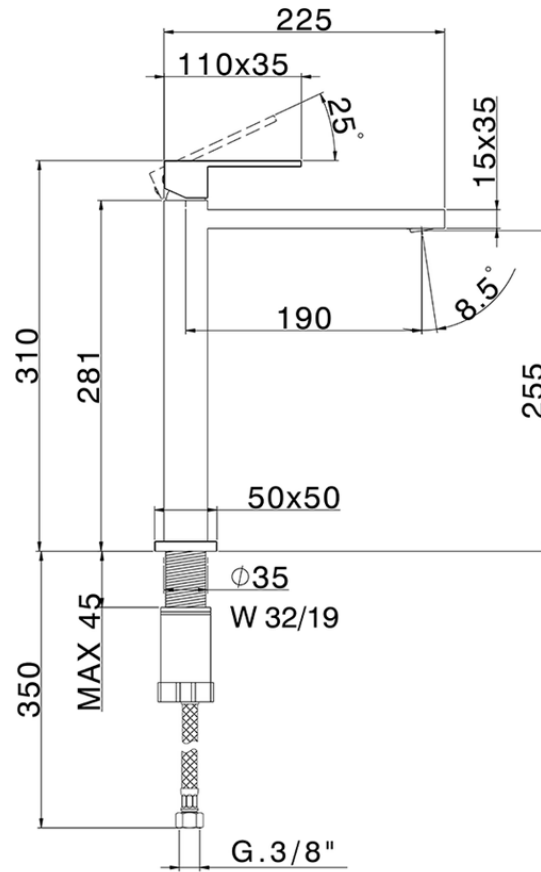

Single lever tall basin mixer NUOVA EGO\_NE004544

NE004544

<https://en.huberitalia.com/single-lever-tall-basin-mixer-nuova-ego-ne004544>

2026-04-08