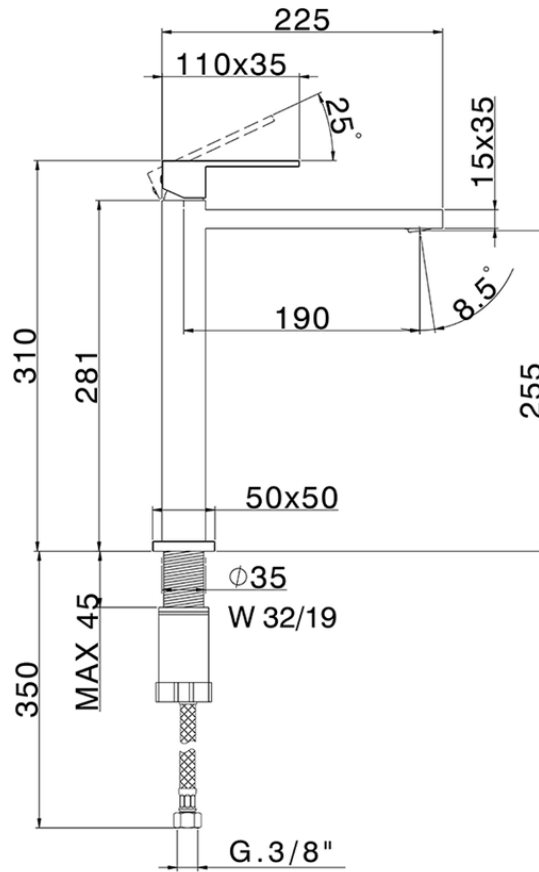

Single lever tall basin mixer NUOVA EGO\_NE004544

NE004544

<https://en.huberitalia.com/single-lever-tall-basin-mixer-nuova-ego-ne004544>

2026-06-26