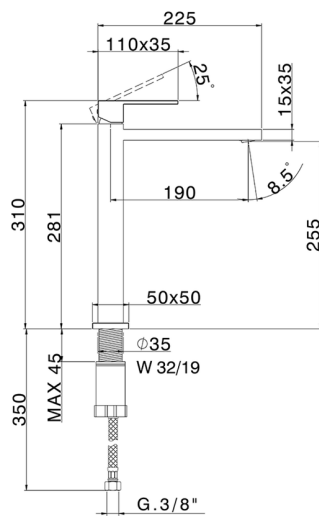

Single lever tall basin mixer NUOVA EGO_NE004544

MODEL **NE004544**

Single lever tall basin mixer, without automatic pop-up waste, G.3/8" stainless steel flexible hose

AVAILABLE FINISHINGS

-  **21** 21 Chrome
-  **2F** 2F Brushed Nickel
-  **40** 40 Matt Black
-  **4Q** 4Q Matt White

CHARACTERISTICS

Cartridge Spare Parts **ZZ96550000**

25 mm Cartridge

Single lever tall basin mixer NUOVA EGO_NE004544

NE004544

<https://en.huberitalia.com/single-lever-tall-basin-mixer-nuova-ego-ne004544>

2026-05-02