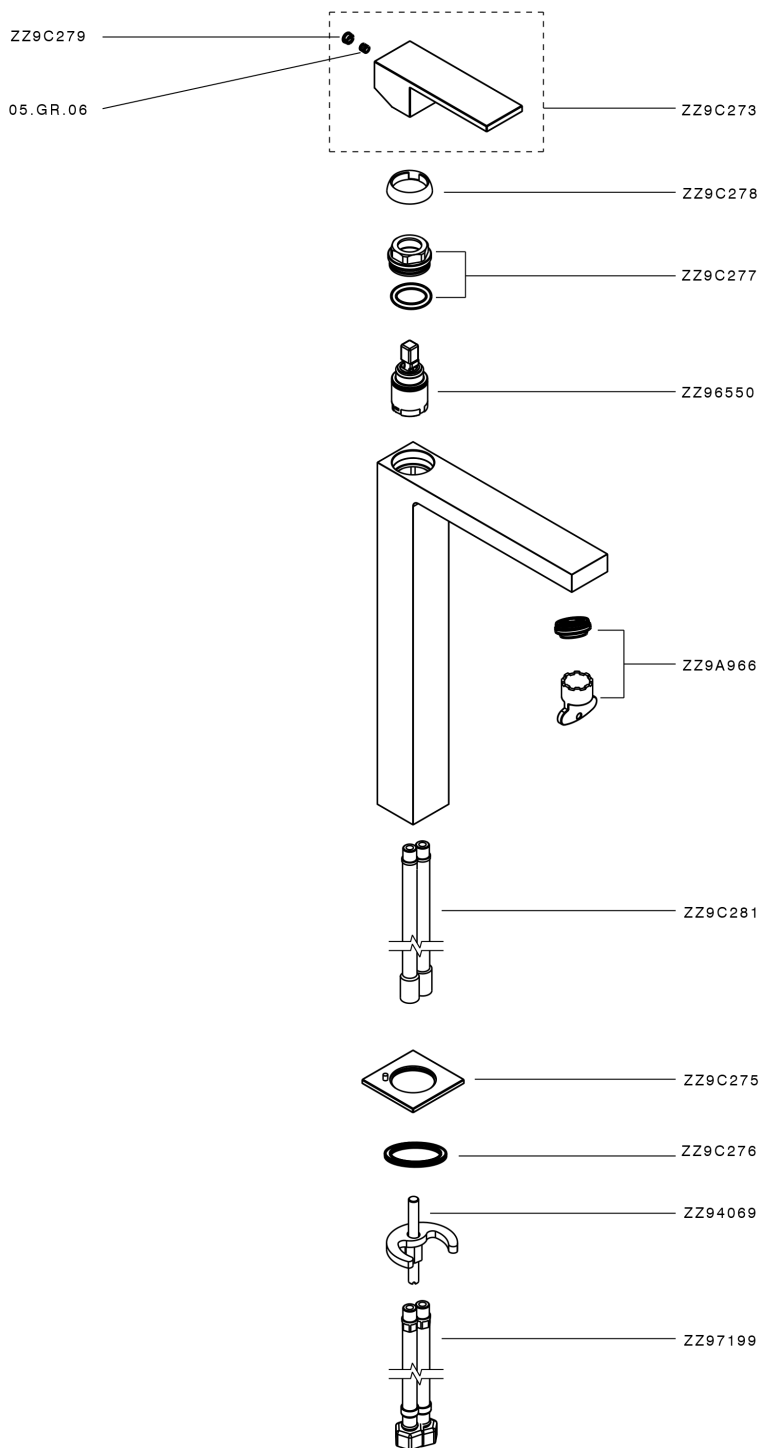

## Single lever tall basin mixer NUOVA EGO\_NE004544

MODEL **NE004544**

Single lever tall basin mixer, without automatic pop-up waste, G.3/8" stainless steel flexible hose

### CHARACTERISTICS

Cartridge Spare Parts **ZZ96550000**

**25 mm Cartridge**

## Single lever tall basin mixer NUOVA EGO\_NE004544

NE004544

<https://en.huberitalia.com/single-lever-tall-basin-mixer-nuova-ego-ne004544>

2026-06-26