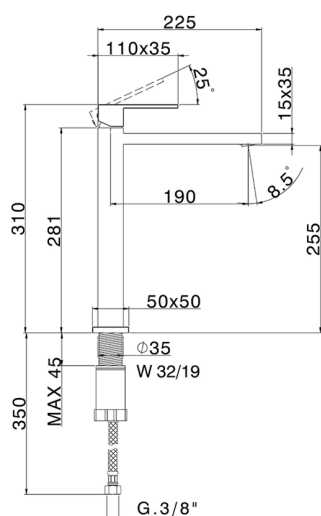

## Single lever tall basin mixer NUOVA EGO\_NE004544

MODEL **NE004544**

Single lever tall basin mixer, without automatic pop-up waste, G.3/8" stainless steel flexible hose

### CHARACTERISTICS

Cartridge Spare Parts **ZZ96550000**

**25 mm Cartridge**

## Single lever tall basin mixer NUOVA EGO\_NE004544

NE004544

<https://en.huberitalia.com/single-lever-tall-basin-mixer-nuova-ego-ne004544>

2026-06-26