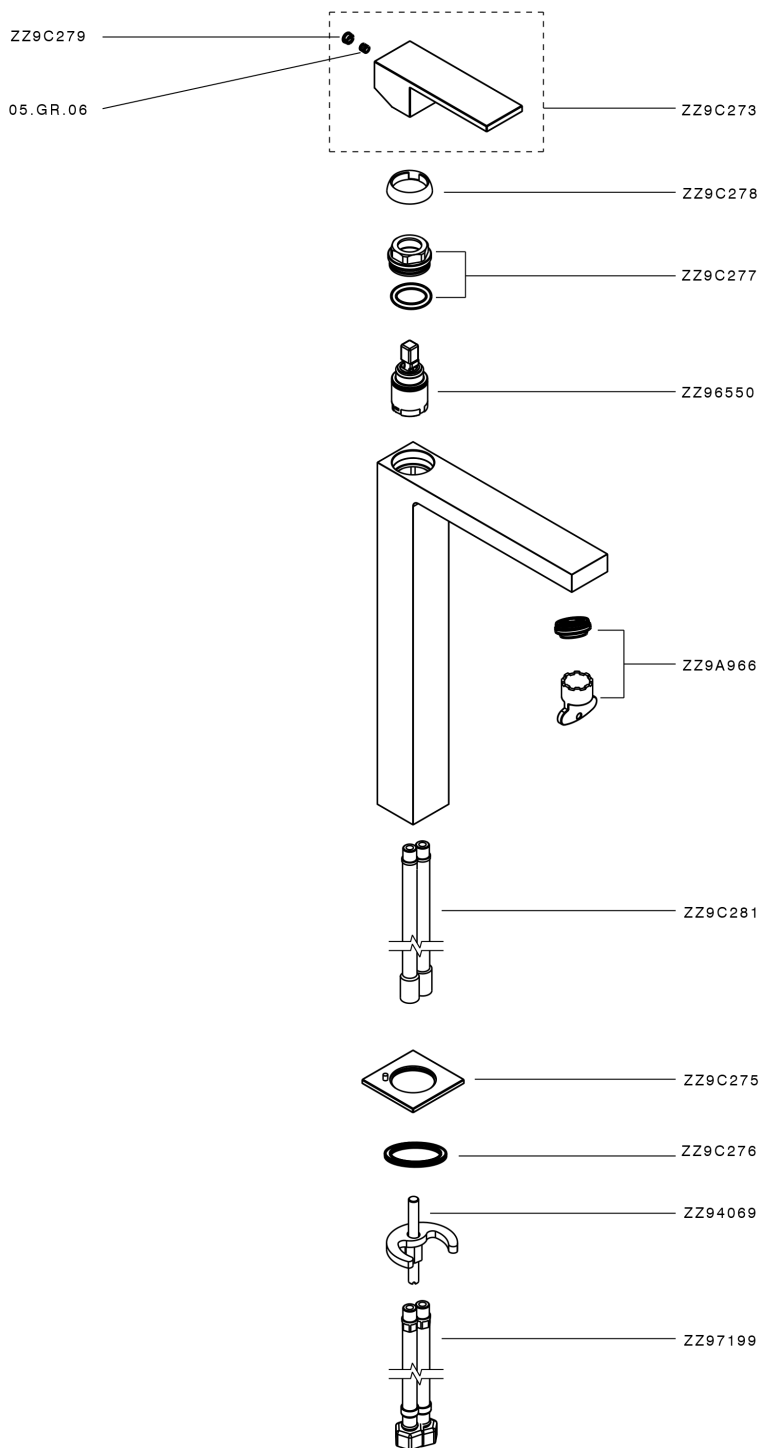

Single lever tall basin mixer NUOVA EGO_NE004544

NE004544

<https://en.huberitalia.com/single-lever-tall-basin-mixer-nuova-ego-ne004544>

2026-06-26