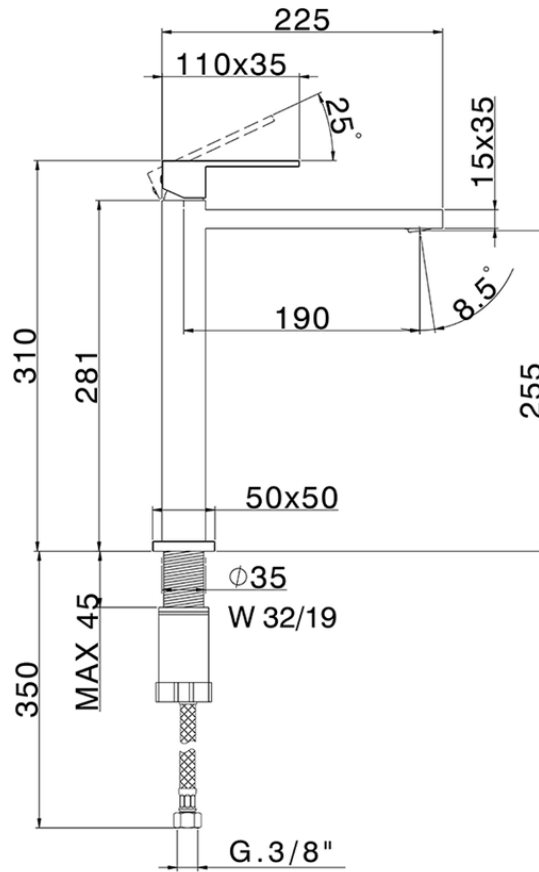

Single lever tall basin mixer NUOVA EGO_NE004544

NE004544

<https://en.huberitalia.com/single-lever-tall-basin-mixer-nuova-ego-ne004544>

2026-06-06