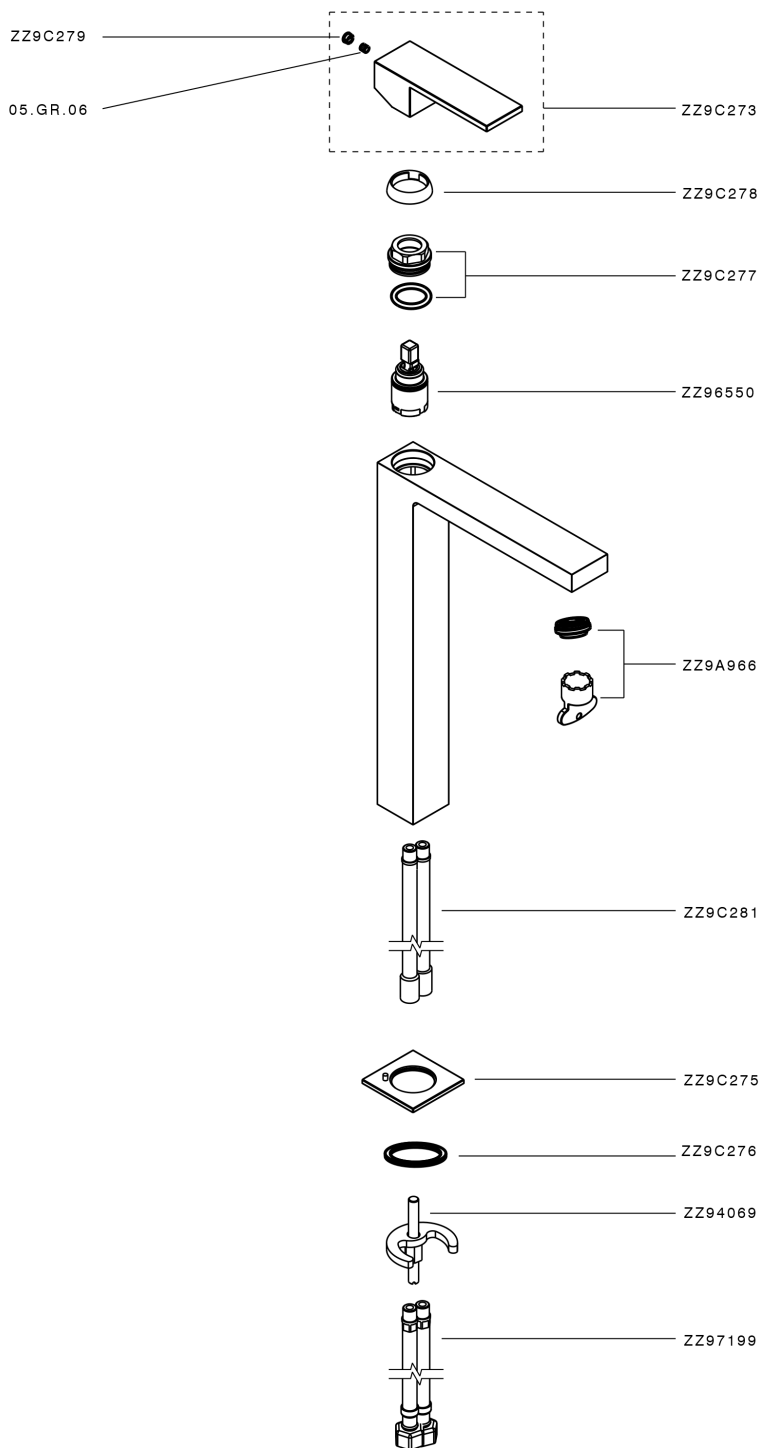

## Single lever tall basin mixer NUOVA EGO\_NE004544

NE004544

<https://en.huberitalia.com/single-lever-tall-basin-mixer-nuova-ego-ne004544>

2026-06-26