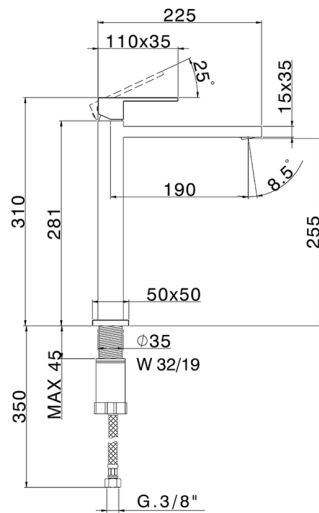

Single lever tall basin mixer NUOVA EGO_NE004544

MODEL **NE004544**

Single lever tall basin mixer, without automatic pop-up waste, G.3/8" stainless steel flexible hose

AVAILABLE FINISHINGS

-  **21** 21 Chrome
-  **2F** 2F Brushed Nickel
-  **40** 40 Matt Black
-  **4Q** 4Q Matt White

CHARACTERISTICS

Cartridge Spare Parts **ZZ96550000**

25 mm Cartridge

Single lever tall basin mixer NUOVA EGO_NE004544

NE004544

<https://en.huberitalia.com/single-lever-tall-basin-mixer-nuova-ego-ne004544>

2026-06-06