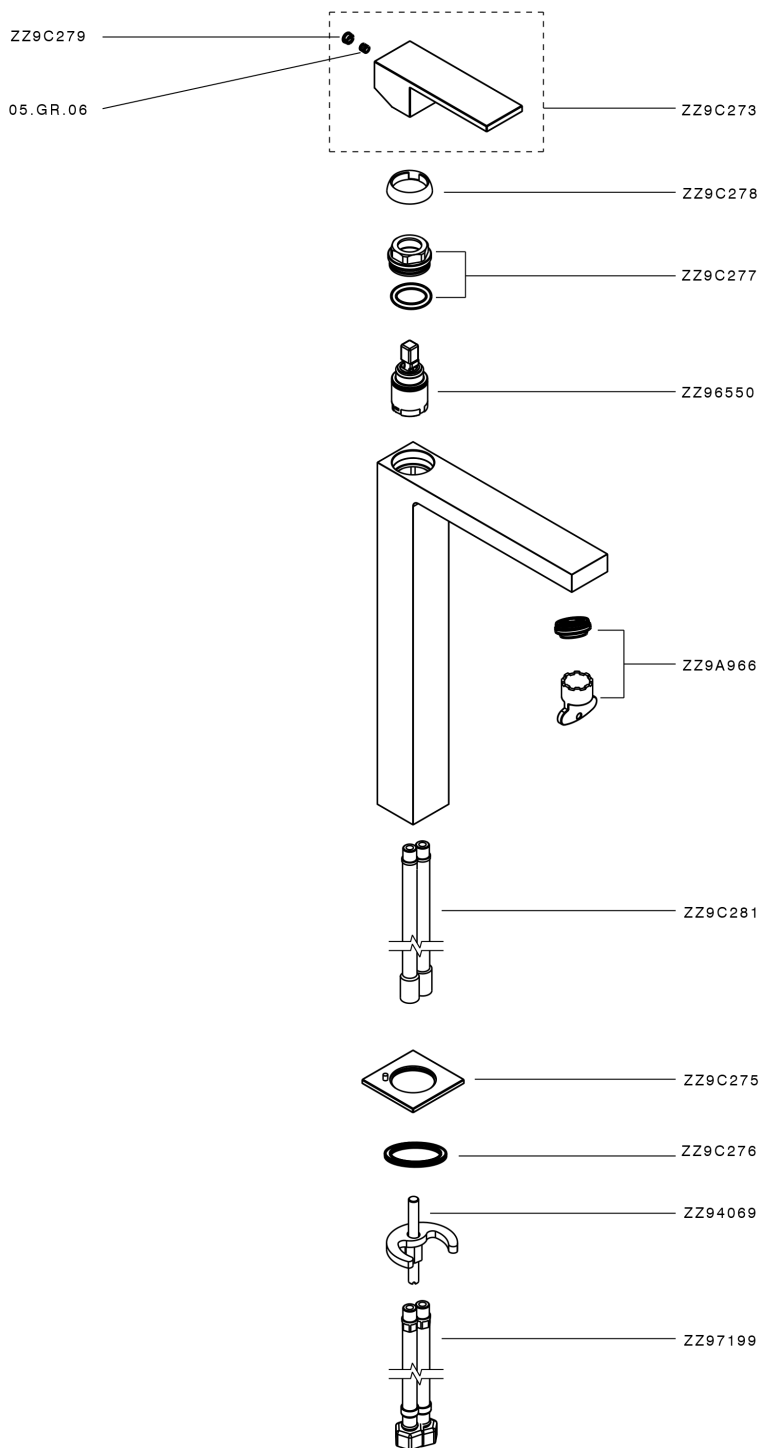

Single lever tall basin mixer NUOVA EGO_NE004544

MODEL **NE004544**

Single lever tall basin mixer, without automatic pop-up waste, G.3/8" stainless steel flexible hose

AVAILABLE FINISHINGS

-  **21** 21 Chrome
-  **2F** 2F Brushed Nickel
-  **40** 40 Matt Black
-  **4Q** 4Q Matt White

CHARACTERISTICS

Cartridge Spare Parts **ZZ96550000**

25 mm Cartridge

Single lever tall basin mixer NUOVA EGO_NE004544

NE004544

<https://en.huberitalia.com/single-lever-tall-basin-mixer-nuova-ego-ne004544>

2026-06-06