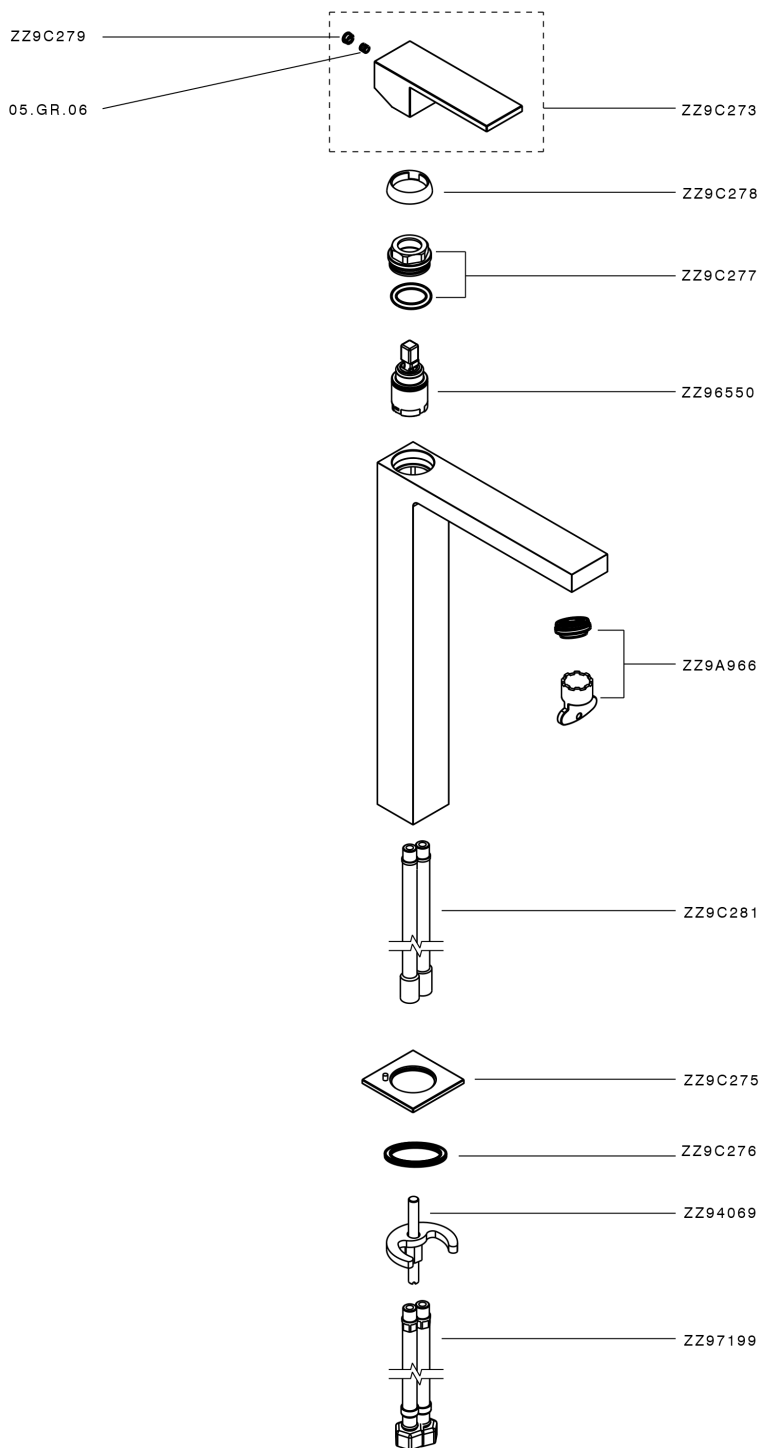

Single lever tall basin mixer NUOVA EGO_NE004544

MODEL **NE004544**

Single lever tall basin mixer, without automatic pop-up waste, G.3/8" stainless steel flexible hose

AVAILABLE FINISHINGS

-  **21** 21 Chrome
-  **2F** 2F Brushed Nickel
-  **40** 40 Matt Black
-  **4Q** 4Q Matt White

CHARACTERISTICS

Cartridge Spare Parts **ZZ96550000**

25 mm Cartridge

Single lever tall basin mixer NUOVA EGO_NE004544

NE004544

<https://en.huberitalia.com/single-lever-tall-basin-mixer-nuova-ego-ne004544>

2026-04-06