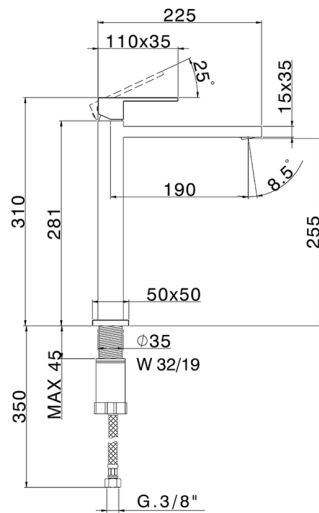

Single lever tall basin mixer NUOVA EGO_NE004544

MODEL **NE004544**

Single lever tall basin mixer, without automatic pop-up waste, G.3/8" stainless steel flexible hose

AVAILABLE FINISHINGS

-  **21** 21 Chrome
-  **2F** 2F Brushed Nickel
-  **40** 40 Matt Black
-  **4Q** 4Q Matt White

CHARACTERISTICS

Cartridge Spare Parts **ZZ96550000**

25 mm Cartridge

Single lever tall basin mixer NUOVA EGO_NE004544

NE004544

<https://en.huberitalia.com/single-lever-tall-basin-mixer-nuova-ego-ne004544>

2026-04-06