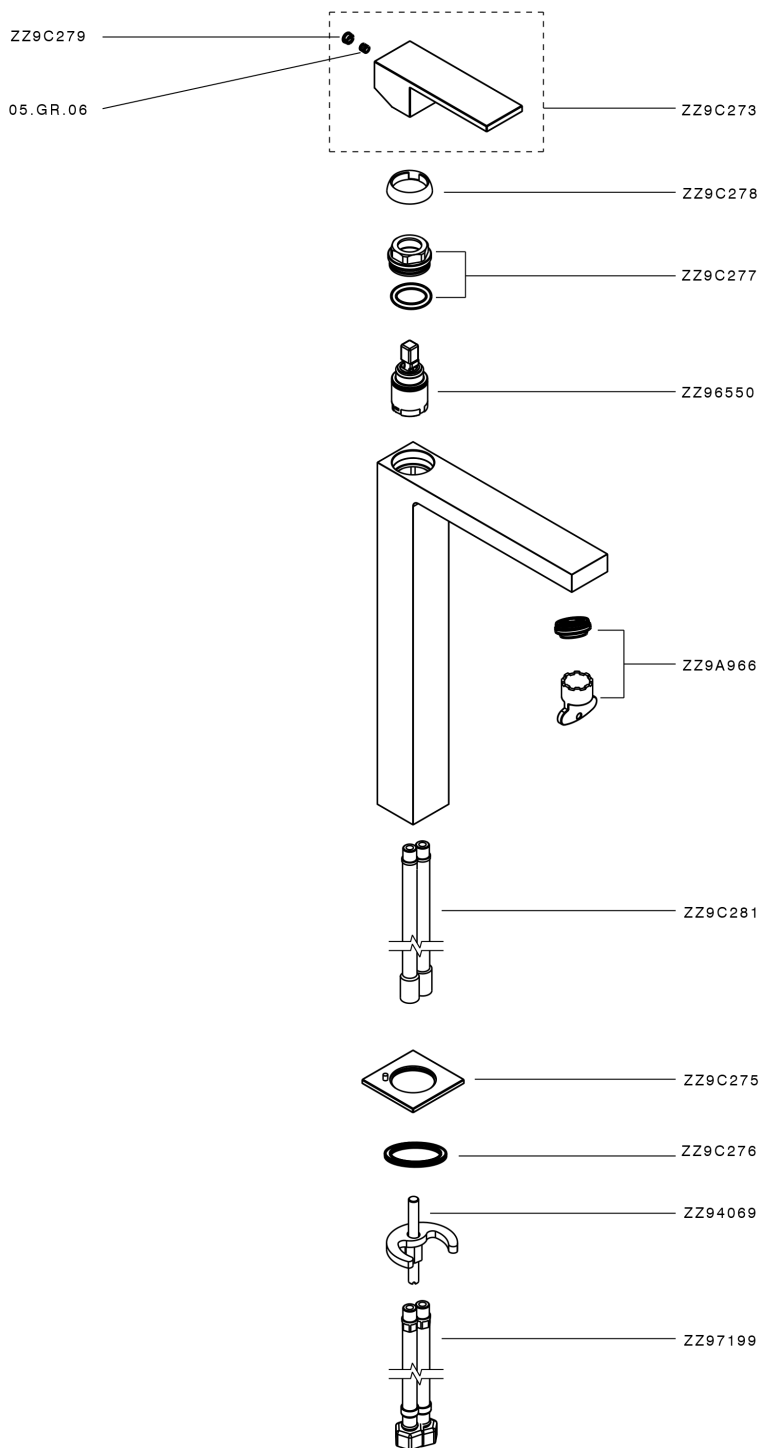

Single lever tall basin mixer NUOVA EGO_NE004544

MODEL **NE004544**

Single lever tall basin mixer, without automatic pop-up waste, G.3/8" stainless steel flexible hose

AVAILABLE FINISHINGS

-  **21** 21 Chrome
-  **2F** 2F Brushed Nickel
-  **40** 40 Matt Black
-  **4Q** 4Q Matt White

CHARACTERISTICS

Cartridge Spare Parts **ZZ96550000**

25 mm Cartridge

Single lever tall basin mixer NUOVA EGO_NE004544

NE004544

<https://en.huberitalia.com/single-lever-tall-basin-mixer-nuova-ego-ne004544>

2026-06-26