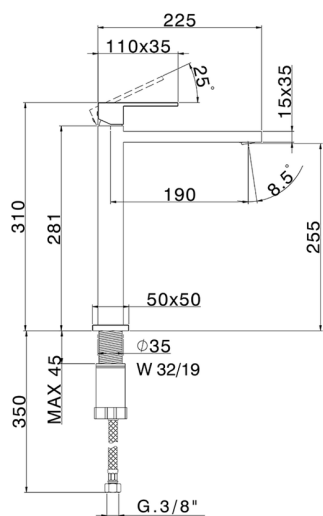

Single lever tall basin mixer NUOVA EGO_NE004544

MODEL **NE004544**

Single lever tall basin mixer, without automatic pop-up waste, G.3/8" stainless steel flexible hose

AVAILABLE FINISHINGS

-  **21** 21 Chrome
-  **2F** 2F Brushed Nickel
-  **40** 40 Matt Black
-  **4Q** 4Q Matt White

CHARACTERISTICS

Cartridge Spare Parts **ZZ96550000**

25 mm Cartridge

Single lever tall basin mixer NUOVA EGO_NE004544

NE004544

<https://en.huberitalia.com/single-lever-tall-basin-mixer-nuova-ego-ne004544>

2026-06-26