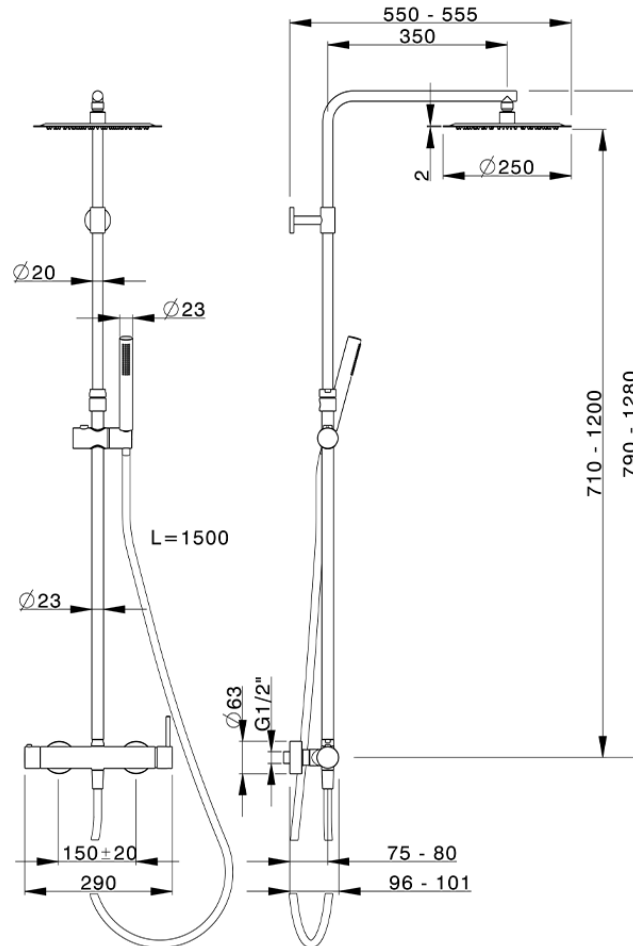

## 2-function single lever shower set COLUMNS\_MT004030

MT004030

<https://en.huberitalia.com/2-function-single-lever-shower-set-columns-mt004030>

2026-04-05