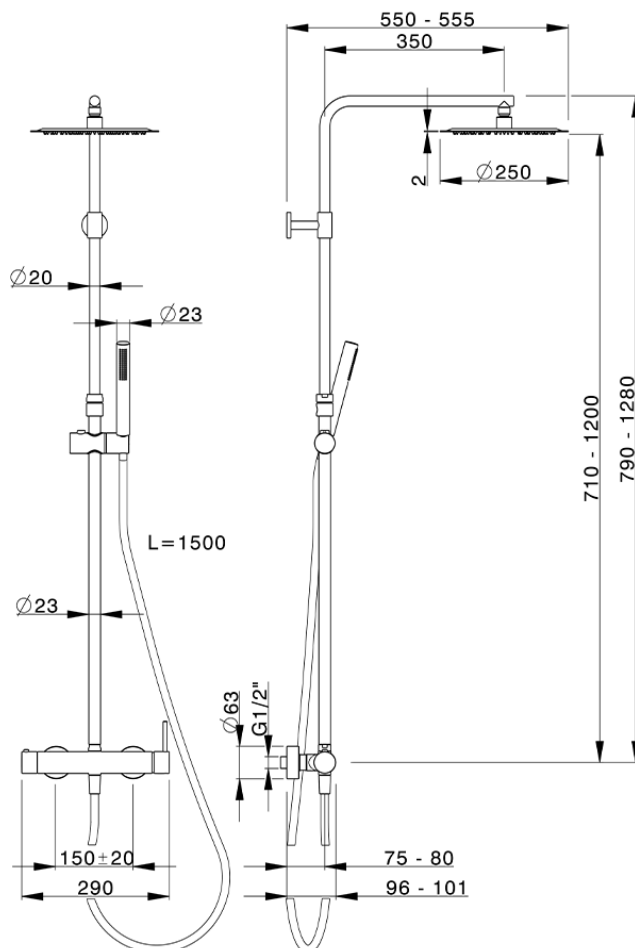

2-function single lever shower set COLUMNS_MT004030

MT004030

<https://en.huberitalia.com/2-function-single-lever-shower-set-columns-mt004030>

2026-06-27