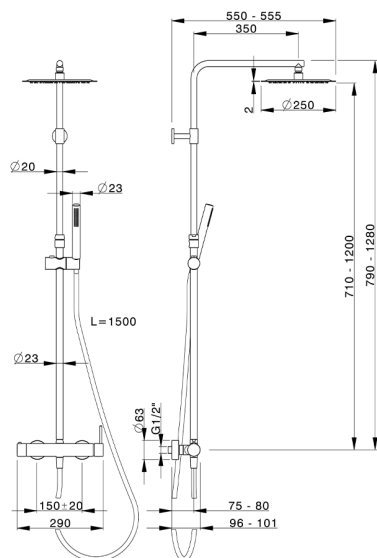

2-function single lever shower set COLUMNS_MT004030

MODEL **MT004030**

2-function single lever shower set, adjustable riser column, 23 mm Brass One Spray handshower, 250 mm round showerhead 2 mm thick INOX, 150 cm smooth SUPREME Flexible Hose

AVAILABLE FINISHINGS

21 21 Chrome

CHARACTERISTICS

Cartridge Spare Parts **ZZ95435000**

35 mm Cartridge

EcoStop

EcoStop feature limits water flow to approximately 50% of maximum output with one point of resistance on setting. Push slightly past the middle stop only when full water output is required. This will save water up to 50%.

DeviaStop

The Huber Devia Stop technology allows to adjust the water flow and to direct it to the selected output point (overhead soaker, hand shower, etc).

2026-06-27