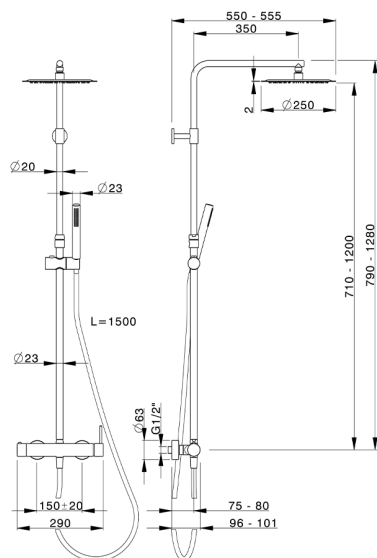

2-function single lever shower set COLUMNS_MT004030

MODEL **MT004030**

2-function single lever shower set, adjustable riser column, 23 mm Brass One Spray handshower, 250 mm round showerhead 2 mm thick INOX, 150 cm smooth SUPREME Flexible Hose

AVAILABLE FINISHINGS

CHARACTERISTICS

Cartridge Spare Parts **ZZ95435000**

35 mm Cartridge

EcoStop

EcoStop feature limits water flow to approximately 50% of maximum output with one point of resistance on setting. Push slightly past the middle stop only when full water output is required. This will save water up to 50%.

DeviaStop

The Huber Devia Stop technology allows to adjust the water flow and to direct it to the selected output point (overhead soaker, hand shower, etc).

2026-06-06