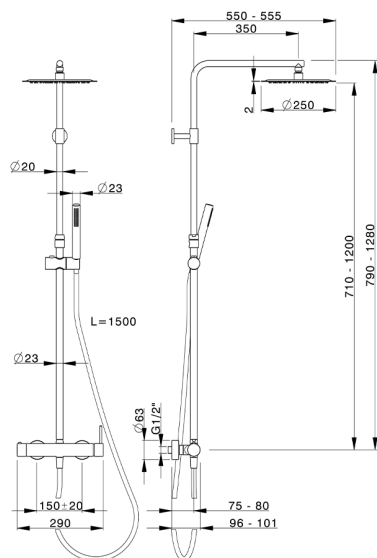

2-function single lever shower set COLUMNS_MT004030

MODEL **MT004030**

2-function single lever shower set, adjustable riser column, 23 mm Brass One Spray handshower, 250 mm round showerhead 2 mm thick INOX, 150 cm smooth SUPREME Flexible Hose

AVAILABLE FINISHINGS

CHARACTERISTICS

Cartridge Spare Parts **ZZ95435000**

35 mm Cartridge

EcoStop

EcoStop feature limits water flow to approximately 50% of maximum output with one point of resistance on setting. Push slightly past the middle stop only when full water output is required. This will save water up to 50%.

DeviaStop

The Huber Devia Stop technology allows to adjust the water flow and to direct it to the selected output point (overhead soaker, hand shower, etc).

2026-06-27