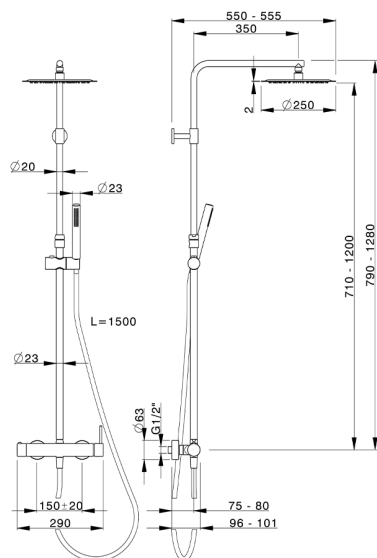

2-function single lever shower set COLUMNS_MT004030

MODEL **MT004030**

2-function single lever shower set, adjustable riser column, 23 mm Brass One Spray handshower, 250 mm round showerhead 2 mm thick INOX, 150 cm smooth SUPREME Flexible Hose

AVAILABLE FINISHINGS

21 21 Chrome

CHARACTERISTICS

Cartridge Spare Parts **ZZ95435000**

35 mm Cartridge

EcoStop

EcoStop feature limits water flow to approximately 50% of maximum output with one point of resistance on setting. Push slightly past the middle stop only when full water output is required. This will save water up to 50%.

DeviaStop

The Huber Devia Stop technology allows to adjust the water flow and to direct it to the selected output point (overhead soaker, hand shower, etc).

2026-03-18