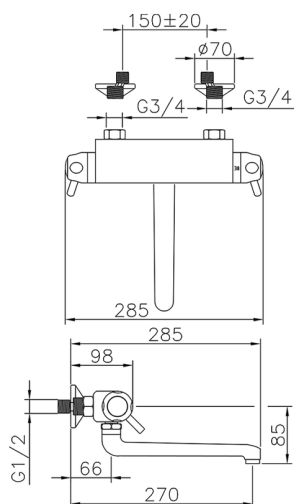

## Wall mounted Thermostatic sink mixer THERMO\_CPT70010

MODEL **CPT70010**

Wall mounted Thermostatic sink mixer, swivel spout

AVAILABLE FINISHINGS

CHARACTERISTICS

Cartridge Spare Parts **24.02AB.PL**

**12x32 Plus Thermostatic Valve**