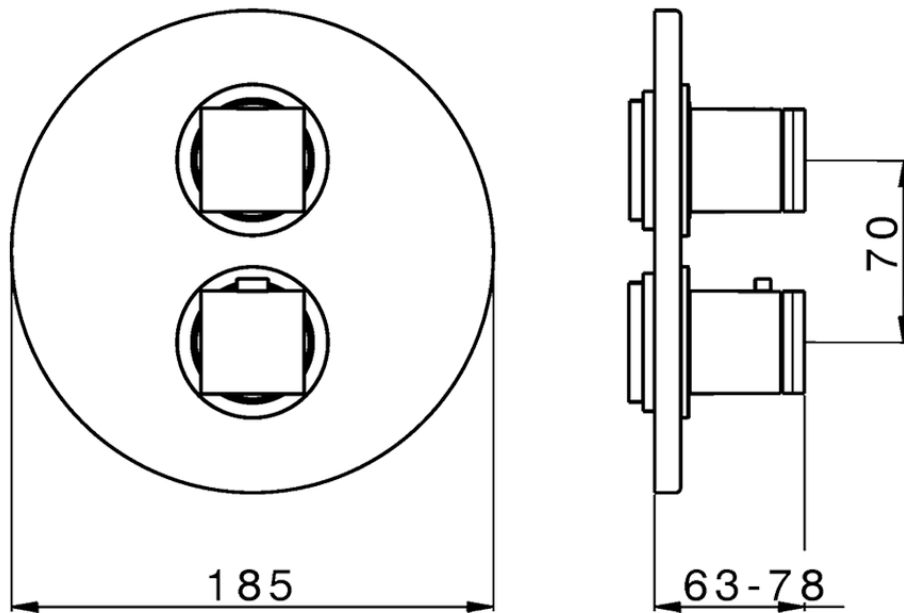

Exposed part for con thermo shower valve, 2-outlet THERMO_DD018100

DD018100

<https://en.huberitalia.com/exposed-part-for-con-thermo-shower-valve-2-outlet-thermo-dd018100>

Piastra/Plate/Plaque/Platte/Placa

2-3mm: XX 25-40 YY 76-91

10 mm: XX 16-31 YY 65-80

ZB018101

<https://en.huberitalia.com/2-outlet-concealed-thermostatic-shower-valve-concealed-zb018101>

2024-11-23