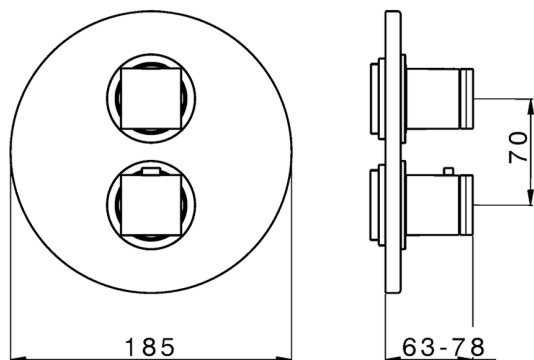

Exposed part for con thermo shower valve, 2-outlet THERMO_DD018100

MODEL **DD018100**

Exposed part for 2-outlet thermostatic mixer, with 2 outlet diverter, without concealed part, for item ZB018101

AVAILABLE FINISHINGS

-  **21** 21 Chrome
-  **2B** 2B Polished Nickel
-  **2F** 2F Brushed Nickel
-  **40** 40 Matt Black
-  **4Q** 4Q Matt White

CHARACTERISTICS

Installation **Concealed**
 Required concealed parts **ZB018101**

Concealed **1**

Piastra/Plate/Plaque/Platte/Placa

2-3mm: XX 25-40 YY 76-91

10 mm: XX 16-31 YY 65-80

DeviaStop

The Huber Devia Stop technology allows to adjust the water flow and to direct it to the selected output point (overhead soaker, hand shower, etc).