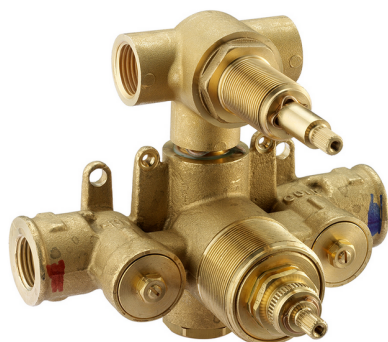

Exposed part for con thermo shower valve, 2-outlet THERMO_DD018100

MODEL **DD018100**

Exposed part for 2-outlet thermostatic mixer, with 2 outlet diverter, without concealed part, for item ZB018101

AVAILABLE FINISHINGS

Thermostatic

The Huber thermostatic is your personal water manager, helping you to handle, control and save water and energy.

2-outlet Concealed thermostatic shower valve CONCEALED_ZB018101

MODEL **ZB018101**

2-outlet Concealed thermostatic mixer, with 2-outlet diverter, without trim kit

AVAILABLE FINISHINGS

04 04 Without finishing

CHARACTERISTICS

Installation **Concealed**

Cartridge Spare Parts **24.04A.PP**

8x20 Plus P Thermostatic Valve

Concealed **1**

Piastra/Plate/Plaque/Platte/Placa

2-3mm: XX 25-40 YY 76-91

10 mm: XX 16-31 YY 65-80

DeviaStop

The Huber Devia Stop technology allows to adjust the water flow and to direct it to the selected output point (overhead soaker, hand shower, etc).