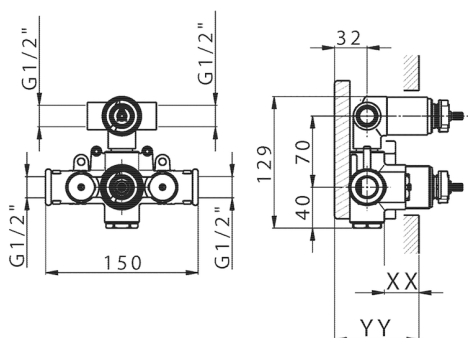

2-outlet Concealed thermostatic mixer, with 2-outlet diverter, without trim kit

AVAILABLE FINISHINGS

04 04 Without finishing

CHARACTERISTICS

Installation **Concealed**

Cartridge Spare Parts **24.04A.PP**

8x20 Plus P Thermostatic Valve

Concealed **1**

Piastra/Plate/Plaque/Platte/Placa

2-3mm: XX 25-40 YY 76-91

10 mm: XX 16-31 YY 65-80

DeviaStop

The Huber Devia Stop technology allows to adjust the water flow and to direct it to the selected output point (overhead soaker, hand shower, etc).