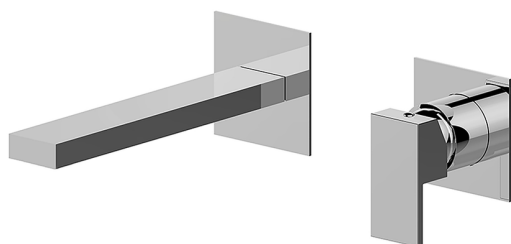

## Exposed part for single lever washbasin valve NUOVA EGO\_NE005511

MODEL **NE005511**

Exposed part for single lever washbasin valve, without concealed part, spout L.250 mm, for item Easy-Box ZB002450 and art.ZB025510

## Concealed single lever washbasin mixer Easy-Box CONCEALED\_ZB002450

MODEL **ZB002450**

Concealed single lever washbasin mixer  
Easy-Box, with protection guard box, without trim kit

AVAILABLE FINISHINGS

### DeviaStop

The Huber Devia Stop technology allows to adjust the water flow and to direct it to the selected output point (overhead soaker, hand shower, etc).

2026-06-10