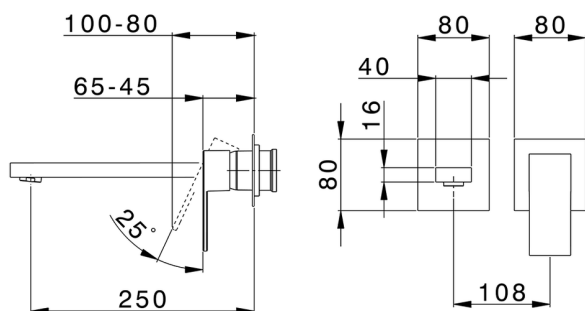

Exposed part for single lever washbasin valve NUOVA EGO_NE005511

MODEL **NE005511**

Exposed part for single lever washbasin valve, without concealed part, spout L.250 mm, for item Easy-Box ZB002450 and art.ZB025510

AVAILABLE FINISHINGS

- **21** 21 Chrome
- **2F** 2F Brushed Nickel
- **40** 40 Matt Black
- **4Q** 4Q Matt White

CHARACTERISTICS

Installation **Concealed**
Required concealed parts **ZB002450**