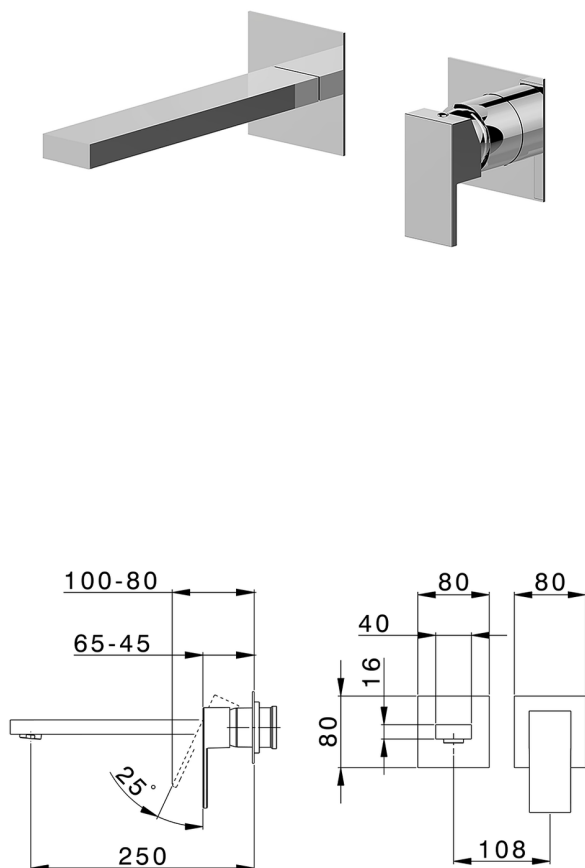

Exposed part for single lever washbasin valve NUOVA EGO_NE005511

MODEL **NE005511**

Exposed part for single lever washbasin valve, without concealed part, spout L.250 mm, for item Easy-Box ZB002450 and art.ZB025510

AVAILABLE FINISHINGS

-  **21** 21 Chrome
-  **2F** 2F Brushed Nickel
-  **40** 40 Matt Black
-  **4Q** 4Q Matt White

CHARACTERISTICS

Installation **Concealed**
 Required concealed parts **ZB002450**

Concealed single lever washbasin mixer Easy-Box CONCEALED_ZB002450

MODEL **ZB002450**

Concealed single lever washbasin mixer
Easy-Box, with protection guard box, without trim kit

AVAILABLE FINISHINGS

CHARACTERISTICS

Installation	Concealed
Cartridge Spare Parts	ZZ95409000
35 mm Cartridge	
Concealed	1

Piastra/Plate/Plaque/Platte/Placa

2-3mm: XX 56-76

10mm: XX 48-68

DeviaStop

The Huber Devia Stop technology allows to adjust the water flow and to direct it to the selected output point (overhead soaker, hand shower, etc).