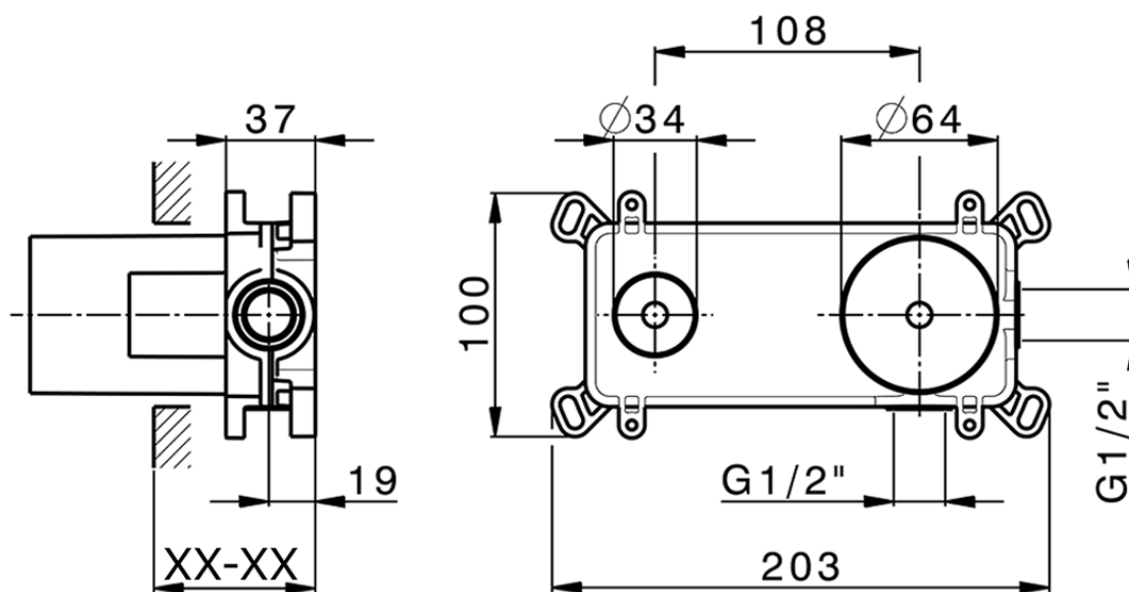

Exposed part for single lever washbasin valve NUOVA EGO\_NE005511

NE005511

<https://en.huberitalia.com/exposed-part-for-single-lever-washbasin-valve-nuova-ego-ne005511>

Piastra/Plate/Plaque/Platte/Placa

2-3mm: XX 56-76

10mm: XX 48-68