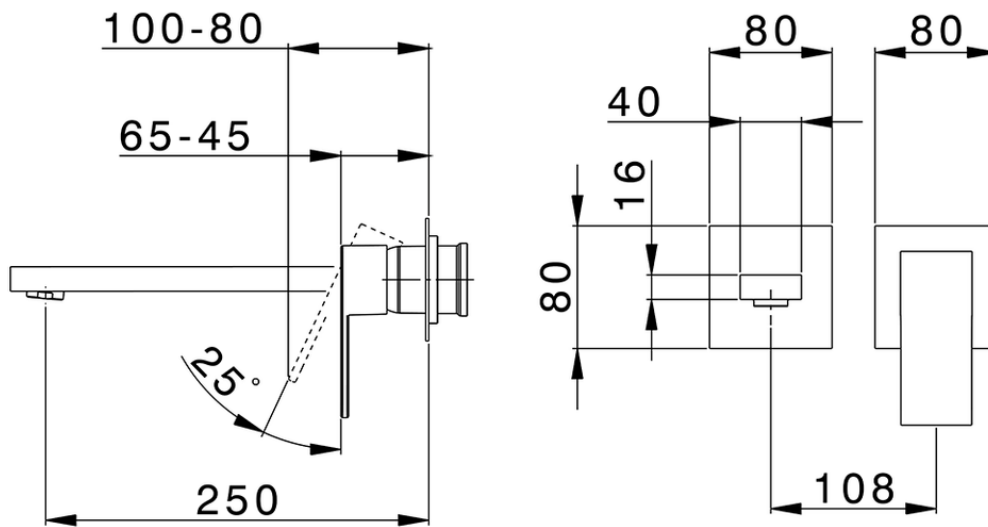

Exposed part for single lever washbasin valve NUOVA EGO\_NE005511

NE005511

<https://en.huberitalia.com/exposed-part-for-single-lever-washbasin-valve-nuova-ego-ne005511>

Piastra/Plate/Plaque/Platte/Placa

2-3mm: XX 56-76

10mm: XX 48-68