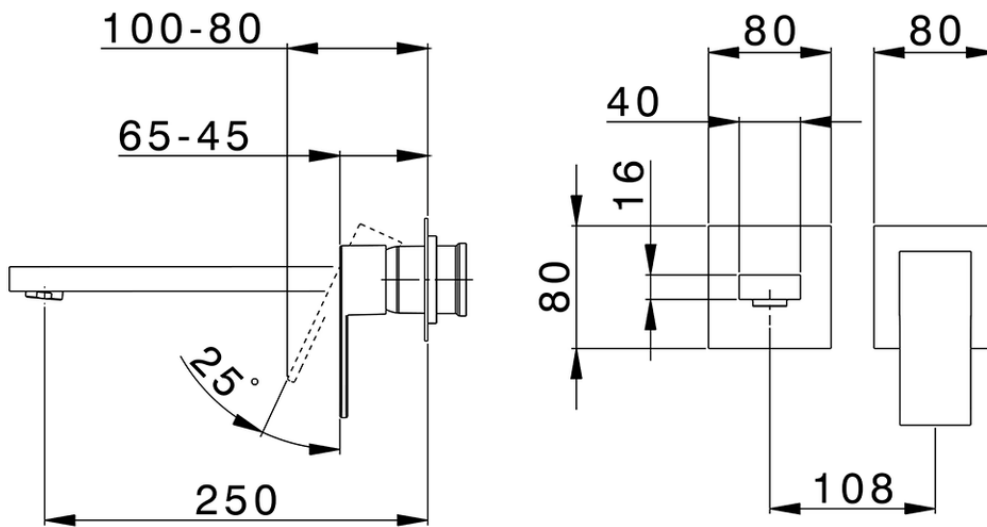

Exposed part for single lever washbasin valve NUOVA EGO\_NE005511

NE005511

<https://en.huberitalia.com/exposed-part-for-single-lever-washbasin-valve-nuova-ego-ne005511>

Piastra/Plate/Plaque/Platte/Placa

2-3mm: XX 56-76

10mm: XX 48-68