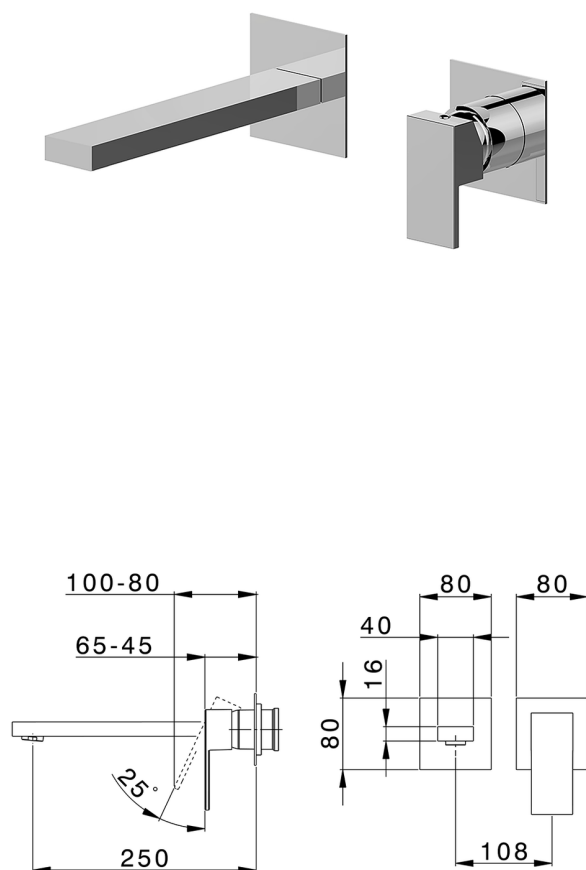

Exposed part for single lever washbasin valve NUOVA EGO_NE005511

MODEL **NE005511**

Exposed part for single lever washbasin valve, without concealed part, spout L.250 mm, for item Easy-Box ZB002450 and art. ZB025510

AVAILABLE FINISHINGS

- **21** 21 Chrome
- **2F** 2F Brushed Nickel
- **40** 40 Matt Black
- **4Q** 4Q Matt White

CHARACTERISTICS

Installation **Concealed**
Required concealed parts **ZB002450**