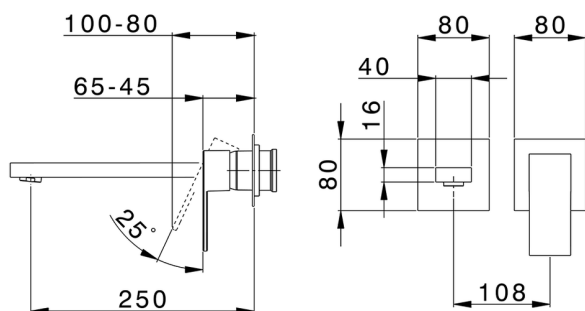

Exposed part for single lever washbasin valve NUOVA EGO_NE005511

MODEL **NE005511**

Exposed part for single lever washbasin valve, without concealed part, spout L.250 mm, for item Easy-Box ZB002450 and art.ZB025510

AVAILABLE FINISHINGS

-  **21** 21 Chrome
-  **2F** 2F Brushed Nickel
-  **40** 40 Matt Black
-  **4Q** 4Q Matt White

CHARACTERISTICS

Installation **Concealed**
 Required concealed parts **ZB002450**

Concealed single lever washbasin mixer Easy-Box CONCEALED_ZB002450

MODEL **ZB002450**

Concealed single lever washbasin mixer
Easy-Box, with protection guard box, without trim kit

AVAILABLE FINISHINGS

CHARACTERISTICS

Installation	Concealed
Cartridge Spare Parts	ZZ95409000
35 mm Cartridge	
Concealed	1

Piastra/Plate/Plaque/Platte/Placa

2-3mm: XX 56-76

10mm: XX 48-68

DeviaStop

The Huber Devia Stop technology allows to adjust the water flow and to direct it to the selected output point (overhead soaker, hand shower, etc).