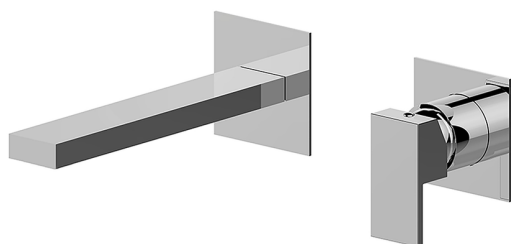

Exposed part for single lever washbasin valve NUOVA EGO_NE005511

MODEL **NE005511**

Exposed part for single lever washbasin valve, without concealed part, spout L.250 mm, for item Easy-Box ZB002450 and art.ZB025510

AVAILABLE FINISHINGS

-  **21** 21 Chrome
-  **2F** 2F Brushed Nickel
-  **40** 40 Matt Black
-  **4Q** 4Q Matt White

CHARACTERISTICS

Installation **Concealed**
 Required concealed parts **ZB002450**

Concealed single lever washbasin mixer Easy-Box CONCEALED_ZB002450

MODEL **ZB002450**

Concealed single lever washbasin mixer
Easy-Box, with protection guard box, without trim kit

AVAILABLE FINISHINGS

CHARACTERISTICS

Installation	Concealed
Cartridge Spare Parts	ZZ95409000
35 mm Cartridge	
Concealed	1

Piastra/Plate/Plaque/Platte/Placa

2-3mm: XX 56-76

10mm: XX 48-68

DeviaStop

The Huber Devia Stop technology allows to adjust the water flow and to direct it to the selected output point (overhead soaker, hand shower, etc).