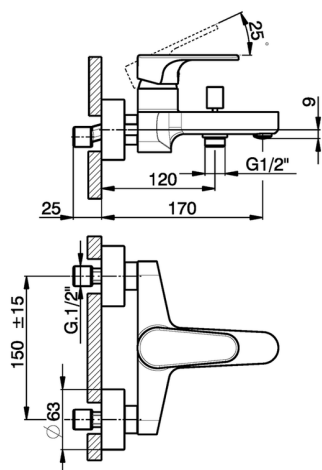

## Single lever bath mixer H3\_AH000130

MODEL **AH000130**

Single lever bath mixer, without shower set, 1/2" M flexible connection

### CHARACTERISTICS

Cartridge Spare Parts **ZZ95435000**

**35 mm Cartridge**

## Single lever bath mixer H3\_AH000130