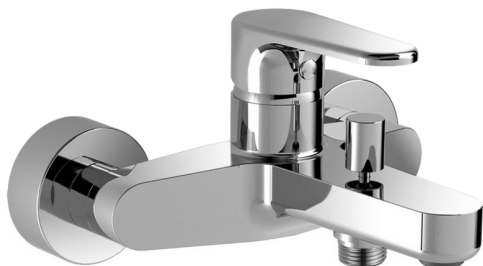

## Single lever bath mixer H3\_AH000130

MODEL **AH000130**

Single lever bath mixer, without shower set, 1/2" M flexible connection

### AVAILABLE FINISHINGS

-  **21** 21 Chrome
-  **2F** 2F Brushed Nickel
-  **40** 40 Matt Black

### CHARACTERISTICS

Cartridge Spare Parts **ZZ95435000**

**35 mm Cartridge**

## Single lever bath mixer H3\_AH000130