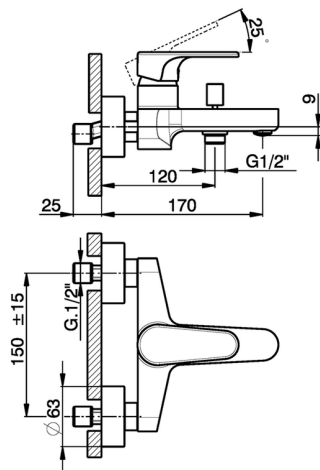

Single lever bath mixer H3_AH000130

MODEL **AH000130**

Single lever bath mixer, without shower set, 1/2" M flexible connection

AVAILABLE FINISHINGS

-  **21** 21 Chrome
-  **2F** 2F Brushed Nickel
-  **40** 40 Matt Black

CHARACTERISTICS

Cartridge Spare Parts **ZZ95435000**

35 mm Cartridge

Single lever bath mixer H3_AH000130