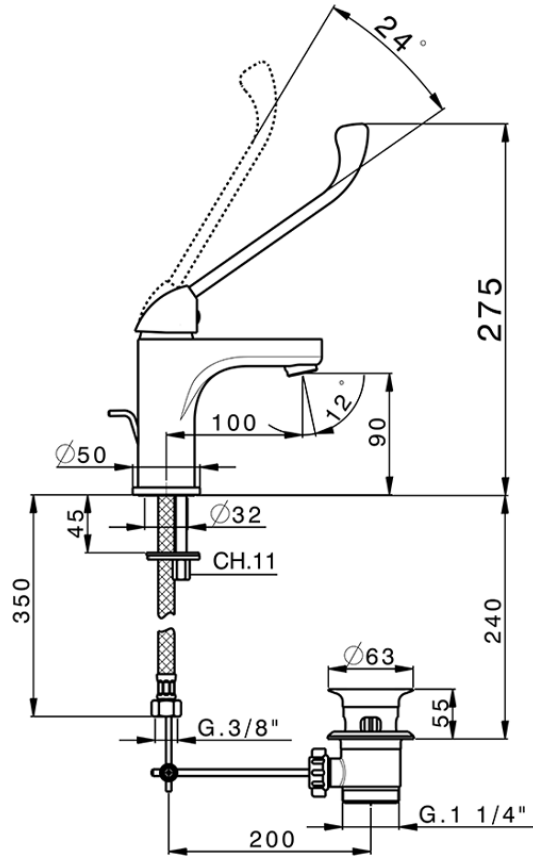

## Single lever 'large' washbasin mixer RICAMBI\_H9000490

H9000490

<https://en.huberitalia.com/single-lever-large-washbasin-mixer-ricambi-h9000490>

2024-12-18