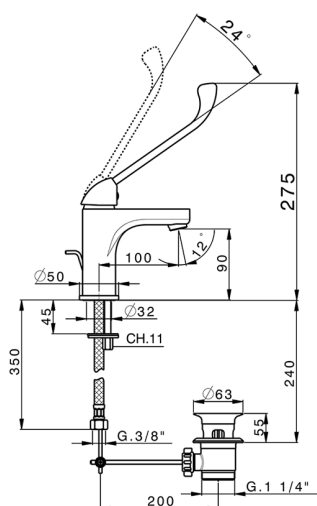

## Single lever 'large' washbasin mixer RICAMBI\_H9000490

MODEL **H9000490**

Single lever 'large' washbasin mixer, with automatic 1"1/4 automatic pop-up waste, G.3/8" stainless steel flexible hoses

AVAILABLE FINISHINGS

CHARACTERISTICS

Cartridge Spare Parts **ZZ95435000**

**35 mm Cartridge**

2024-12-18