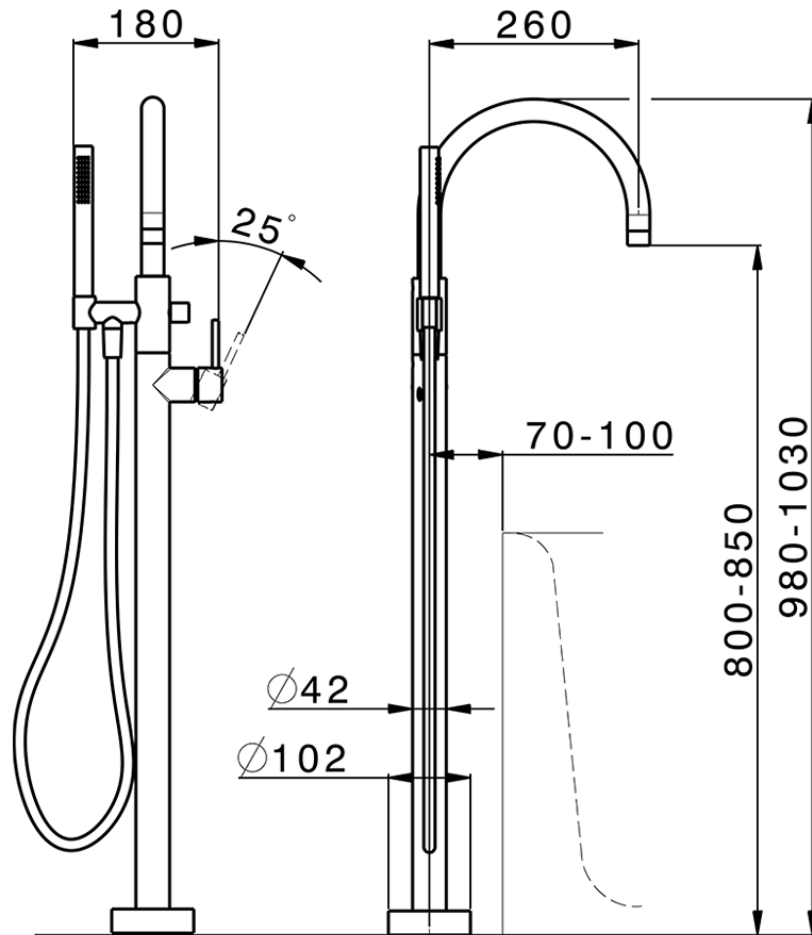

## Exposed part for single-lever bath shower mixer M32\_MT014200

MT014200

<https://en.huberitalia.com/exposed-part-for-single-lever-bath-shower-mixer-m32-mt014200>

ZB004510

<https://en.huberitalia.com/concealed-part-single-lever-free-standing-concealed-zb004510>