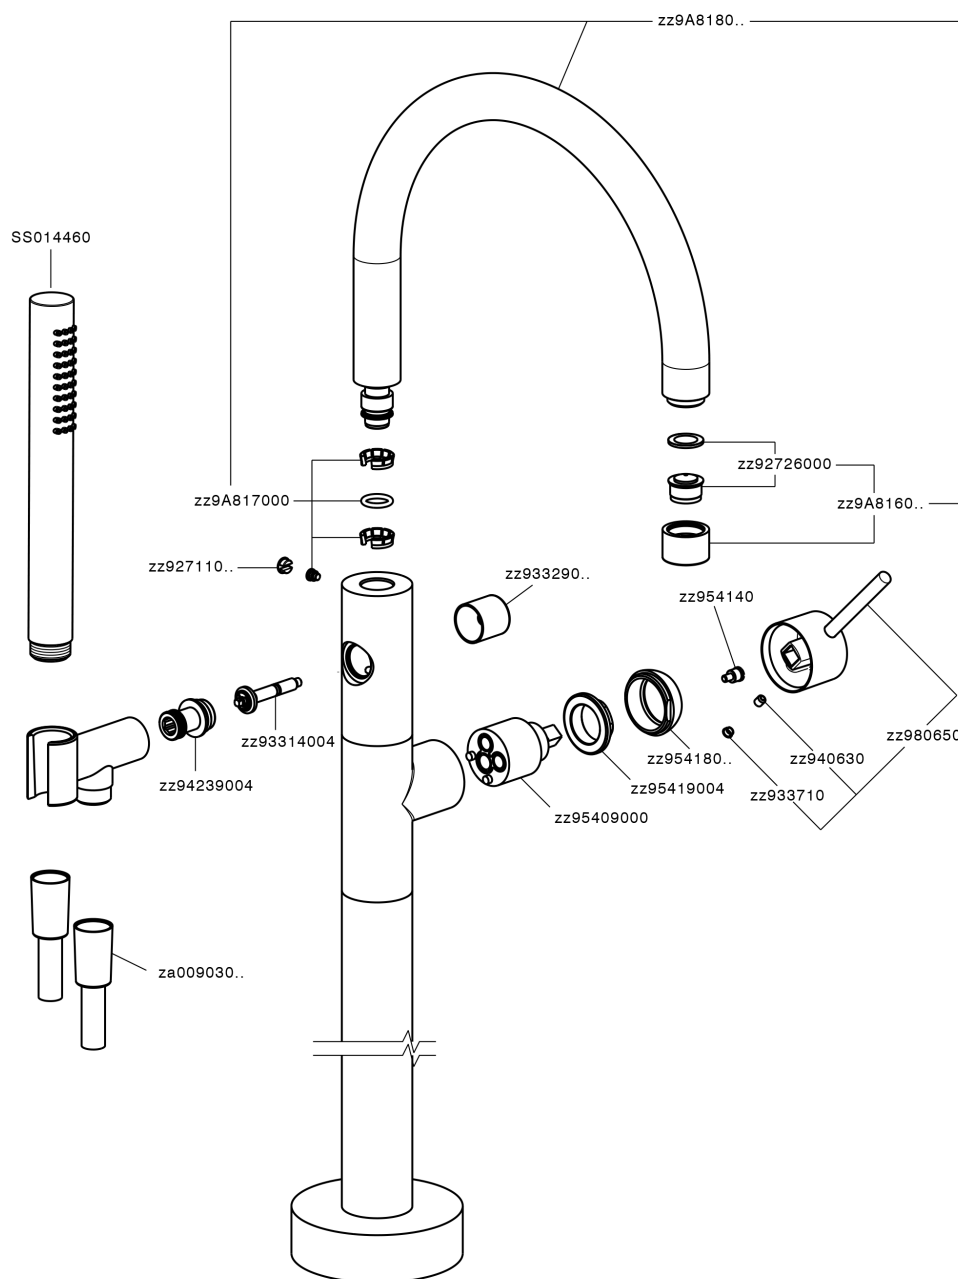

## Exposed part for single-lever bath shower mixer M32\_MT014200

MT014200

<https://en.huberitalia.com/exposed-part-for-single-lever-bath-shower-mixer-m32-mt014200>

Concealed part single lever free-standing CONCEALED\_ZB004510

ZB004510

<https://en.huberitalia.com/concealed-part-single-lever-free-standing-concealed-zb004510>

2026-06-06