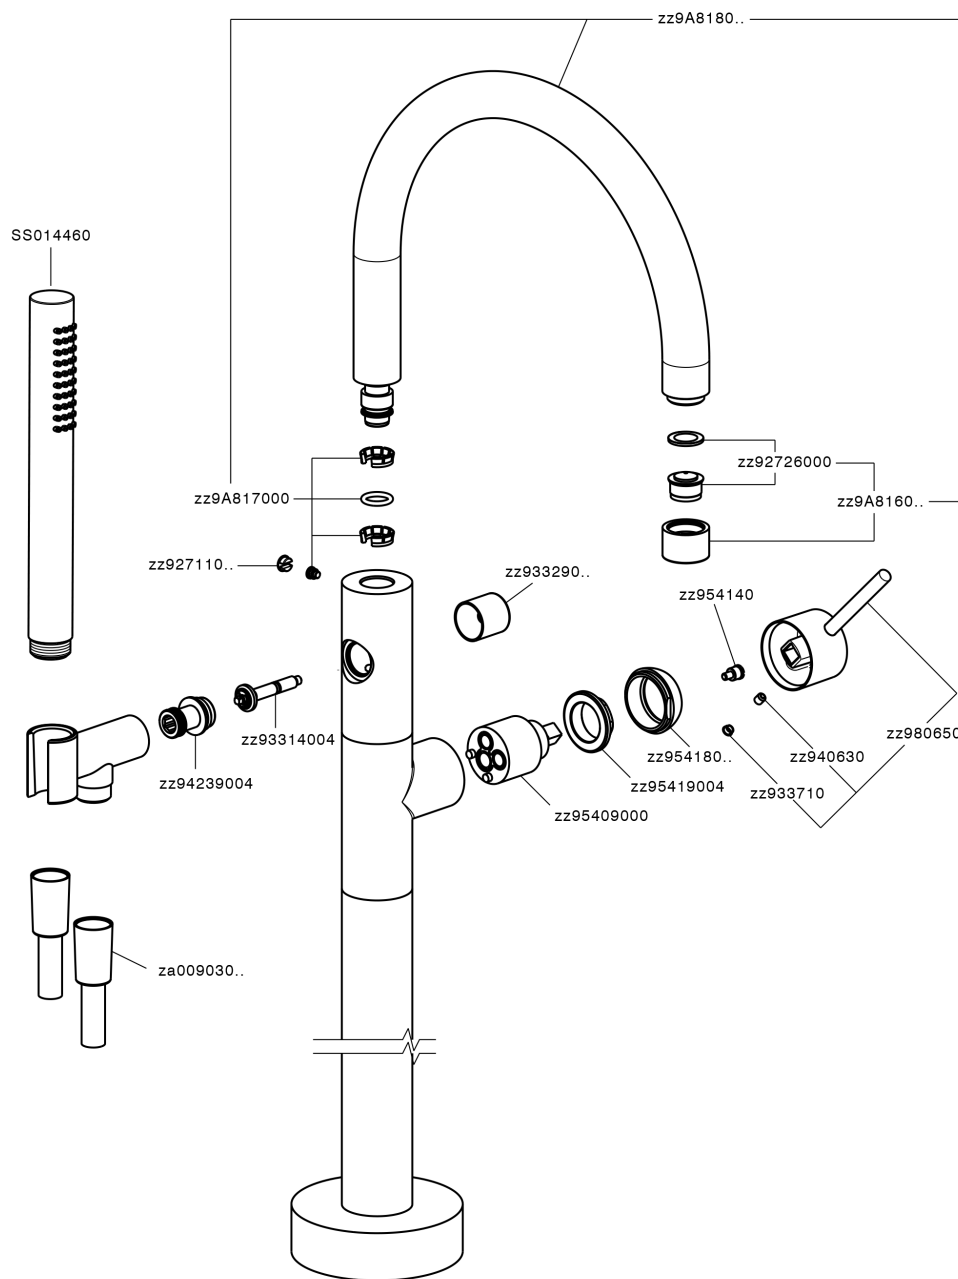

Exposed part for single-lever bath shower mixer M32_MT014200

MT014200

<https://en.huberitalia.com/exposed-part-for-single-lever-bath-shower-mixer-m32-mt014200>

Concealed part single lever free-standing CONCEALED_ZB004510

ZB004510

<https://en.huberitalia.com/concealed-part-single-lever-free-standing-concealed-zb004510>

2026-06-26