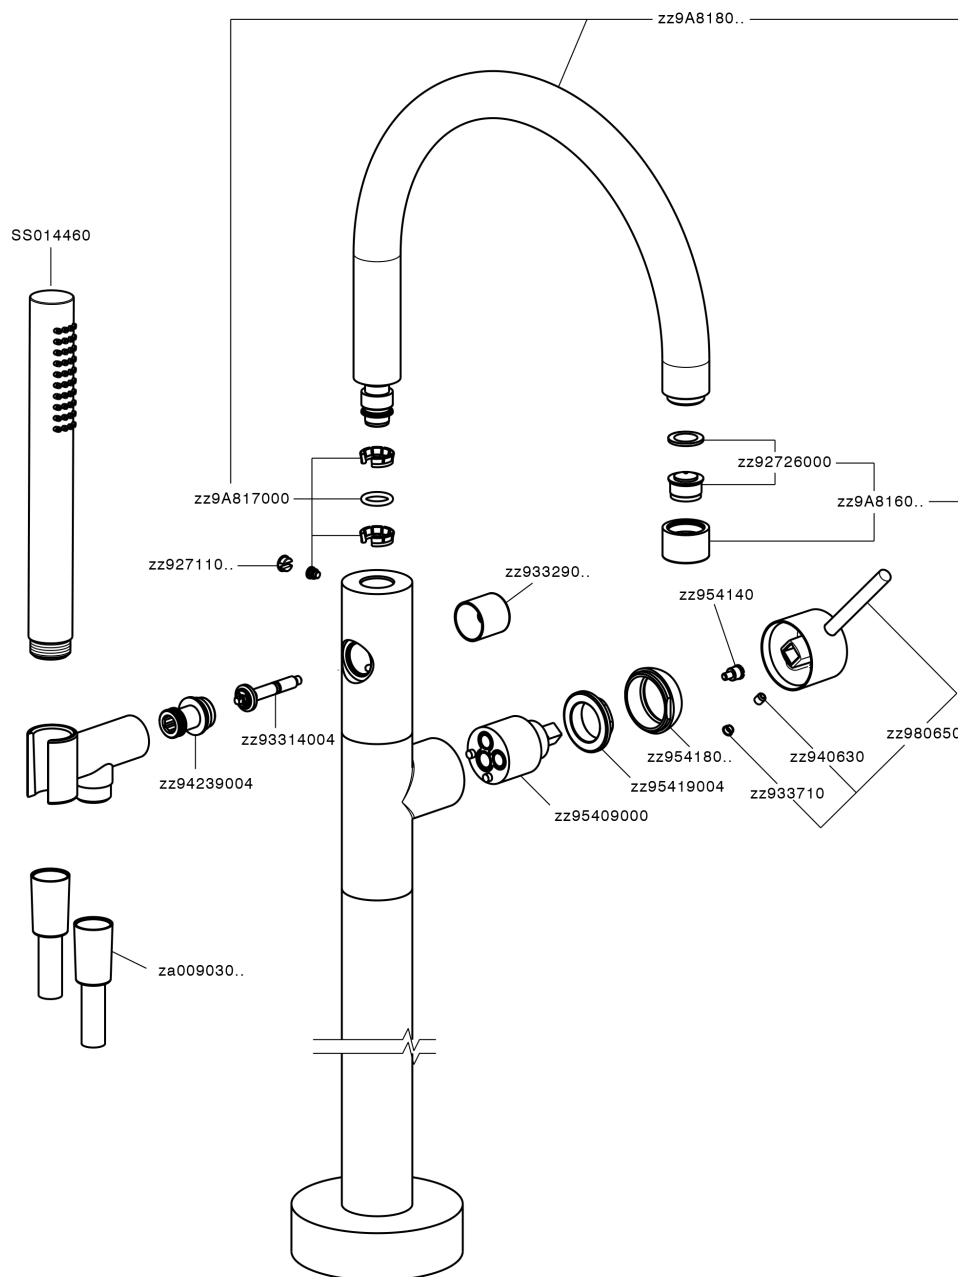

Exposed part for single-lever bath shower mixer M32_MT014200

MT014200

<https://en.huberitalia.com/exposed-part-for-single-lever-bath-shower-mixer-m32-mt014200>

Concealed part single lever free-standing CONCEALED_ZB004510

ZB004510

<https://en.huberitalia.com/concealed-part-single-lever-free-standing-concealed-zb004510>

2026-04-09