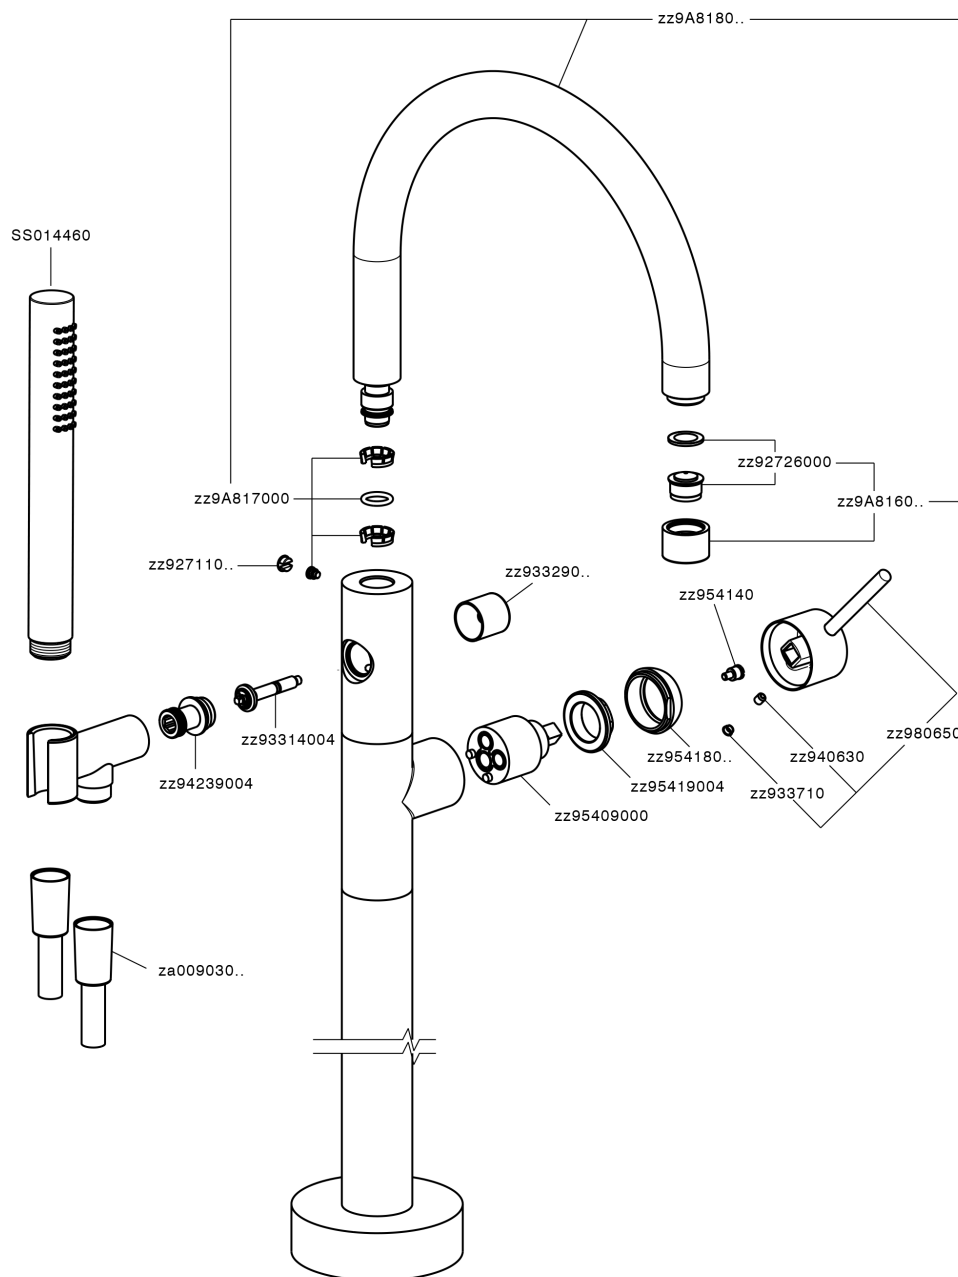

## Exposed part for single-lever bath shower mixer M32\_MT014200

MODEL **MT014200**

Exposed part for single-lever bath shower mixer, handshower holder on column, 23 mm Brass One Spray handshower, 150 cm smooth SUPREME Flexible Hose, without concealed part (for item ZB004510)

### CHARACTERISTICS

Cartridge Spare Parts **ZZ95409000**

**35 mm Cartridge**

Installation **Concealed**

Required concealed parts **ZB004510**

## Exposed part for single-lever bath shower mixer M32\_MT014200

MT014200

<https://en.huberitalia.com/exposed-part-for-single-lever-bath-shower-mixer-m32-mt014200>

## Concealed part single lever free-standing CONCEALED\_ZB004510

MODEL **ZB004510**

Floor mounted concealed part, for free-standing mixer

AVAILABLE FINISHINGS

**04** 04 Without finishing

CHARACTERISTICS

Installation	<b>Concealed</b>
Concealed	<b>1</b>