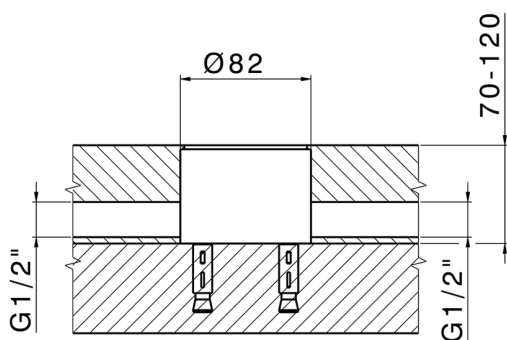

## Exposed part for single-lever bath shower mixer M32\_MT014200

MODEL **MT014200**

Exposed part for single-lever bath shower mixer, handshower holder on column, 23 mm Brass One Spray handshower, 150 cm smooth SUPREME Flexible Hose, without concealed part (for item ZB004510)

## Concealed part single lever free-standing CONCEALED\_ZB004510

MODEL **ZB004510**

Floor mounted concealed part, for free-standing mixer

AVAILABLE FINISHINGS

**04** 04 Without finishing

CHARACTERISTICS

Installation	<b>Concealed</b>
Concealed	<b>1</b>