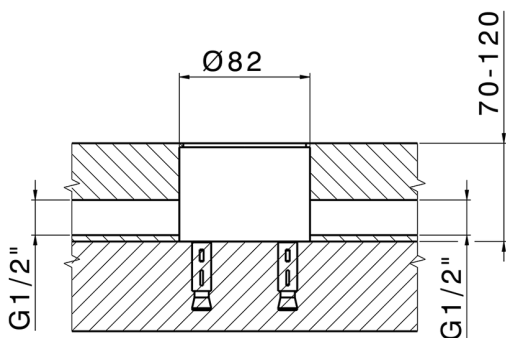

Exposed part for single-lever bath shower mixer M32_MT014200

MODEL **MT014200**

Exposed part for single-lever bath shower mixer, handshower holder on column, 23 mm Brass One Spray handshower, 150 cm smooth SUPREME Flexible Hose, without concealed part (for item ZB004510)

35 mm Cartridge

Installation **Concealed**

Required concealed parts **ZB004510**

Exposed part for single-lever bath shower mixer M32_MT014200

MT014200

<https://en.huberitalia.com/exposed-part-for-single-lever-bath-shower-mixer-m32-mt014200>

Concealed part single lever free-standing CONCEALED_ZB004510

MODEL **ZB004510**

Floor mounted concealed part, for free-standing mixer

AVAILABLE FINISHINGS

 **04** 04 Without finishing

CHARACTERISTICS

Installation	Concealed
Concealed	1