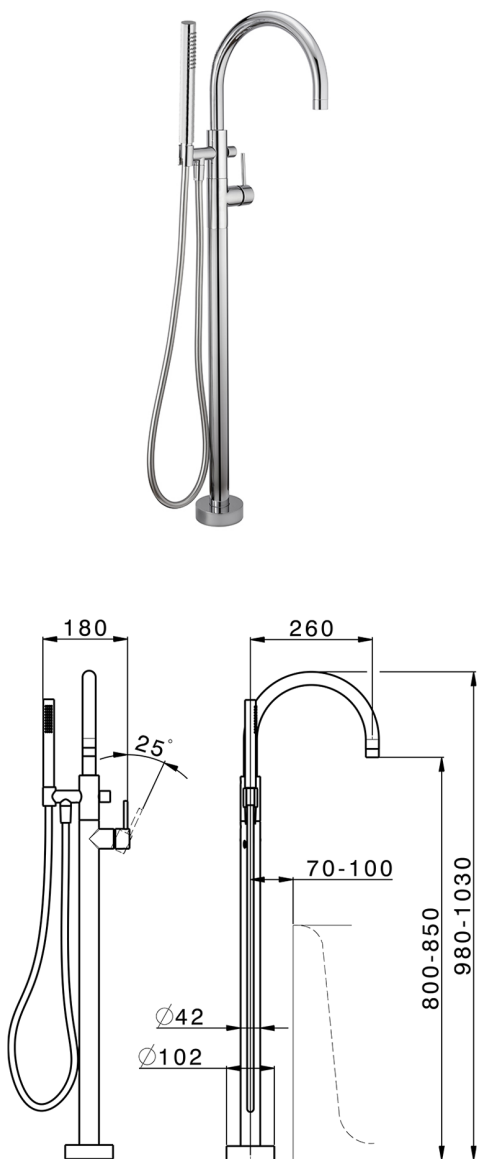

## Exposed part for single-lever bath shower mixer M32\_MT014200

MODEL **MT014200**

Exposed part for single-lever bath shower mixer, handshower holder on column, 23 mm Brass One Spray handshower, 150 cm smooth SUPREME Flexible Hose, without concealed part (for item ZB004510)

### CHARACTERISTICS

Cartridge Spare Parts **ZZ95409000**

**35 mm Cartridge**

Installation **Concealed**

Required concealed parts **ZB004510**

## Exposed part for single-lever bath shower mixer M32\_MT014200

MT014200

<https://en.huberitalia.com/exposed-part-for-single-lever-bath-shower-mixer-m32-mt014200>

## Concealed part single lever free-standing CONCEALED\_ZB004510

MODEL **ZB004510**

Floor mounted concealed part, for free-standing mixer

AVAILABLE FINISHINGS

**04** 04 Without finishing

CHARACTERISTICS

Installation	<b>Concealed</b>
Concealed	<b>1</b>