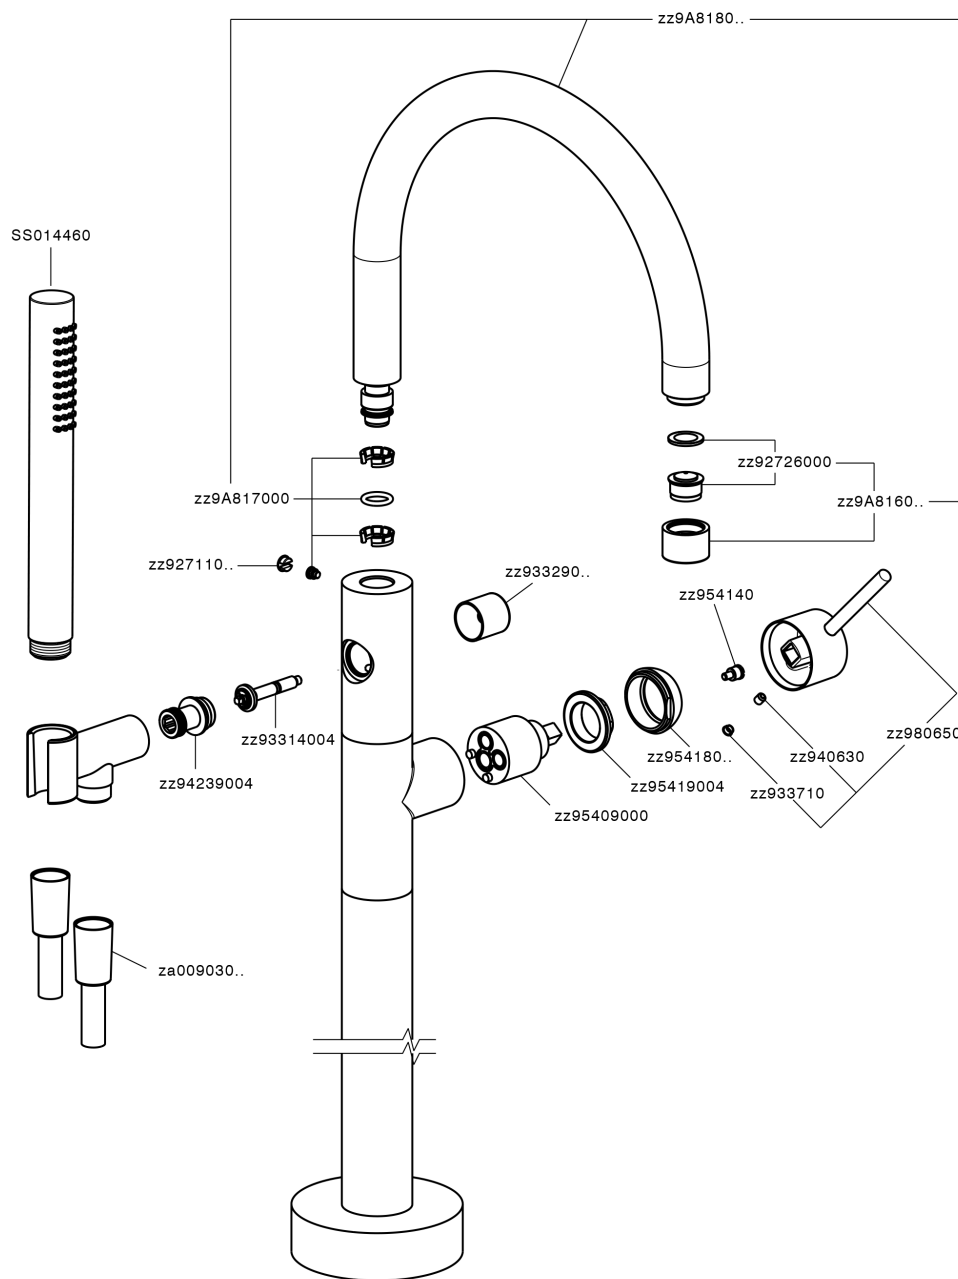

Exposed part for single-lever bath shower mixer M32_MT014200

MT014200

<https://en.huberitalia.com/exposed-part-for-single-lever-bath-shower-mixer-m32-mt014200>

Concealed part single lever free-standing CONCEALED_ZB004510

ZB004510

<https://en.huberitalia.com/concealed-part-single-lever-free-standing-concealed-zb004510>

2026-04-09