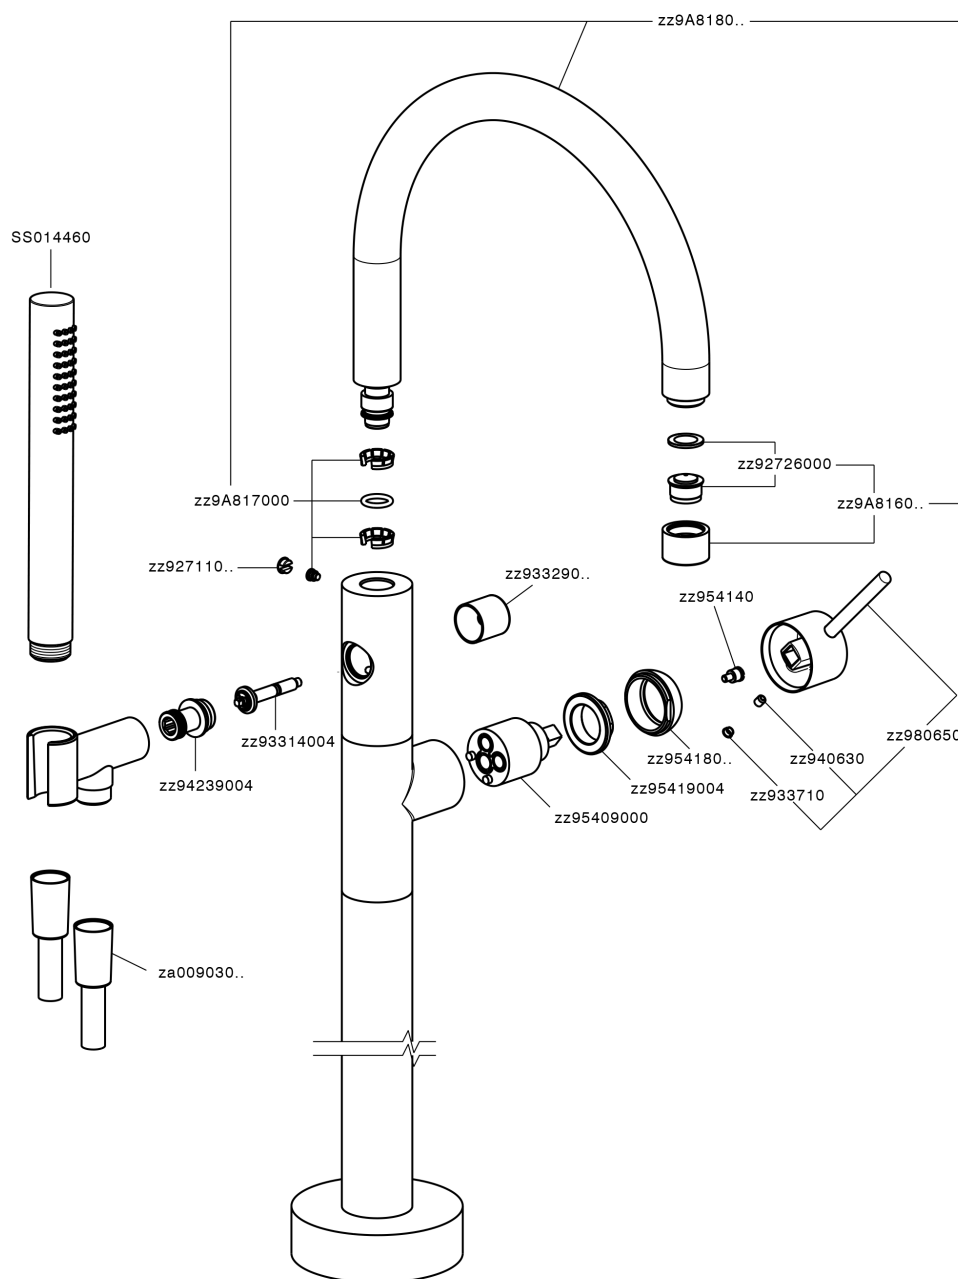

Exposed part for single-lever bath shower mixer M32_MT014200

MT014200

<https://en.huberitalia.com/exposed-part-for-single-lever-bath-shower-mixer-m32-mt014200>

Concealed part single lever free-standing CONCEALED_ZB004510

ZB004510

<https://en.huberitalia.com/concealed-part-single-lever-free-standing-concealed-zb004510>

2026-06-26