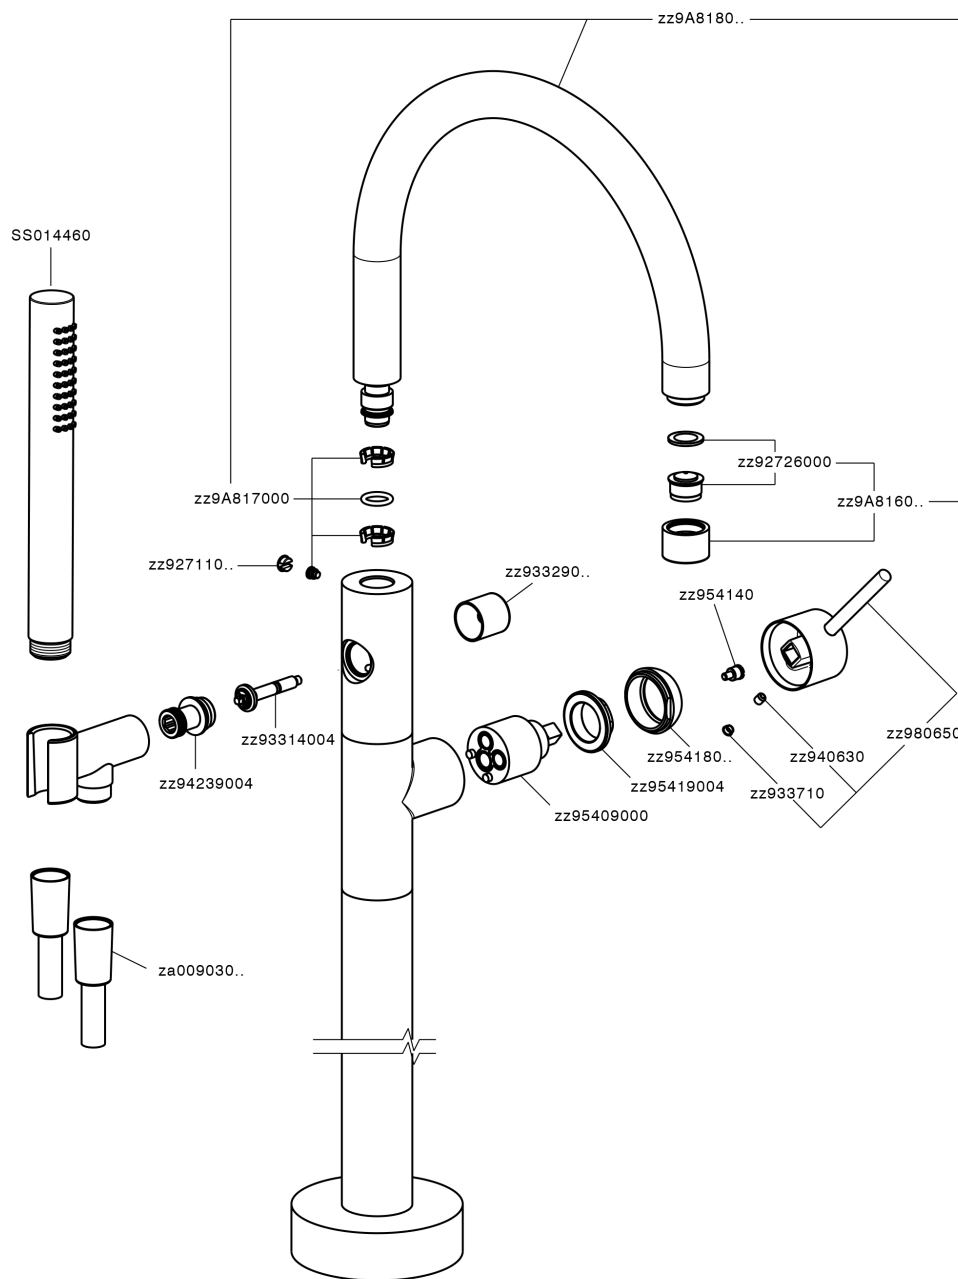

## Exposed part for single-lever bath shower mixer M32\_MT014200

MODEL **MT014200**

Exposed part for single-lever bath shower mixer, handshower holder on column, 23 mm Brass One Spray handshower, 150 cm smooth SUPREME Flexible Hose, without concealed part (for item ZB004510)

### CHARACTERISTICS

Cartridge Spare Parts **ZZ95409000**

**35 mm Cartridge**

Installation **Concealed**

Required concealed parts **ZB004510**

## Exposed part for single-lever bath shower mixer M32\_MT014200

MT014200

<https://en.huberitalia.com/exposed-part-for-single-lever-bath-shower-mixer-m32-mt014200>

**Concealed part single lever free-standing CONCEALED\_ZB004510**

MODEL **ZB004510**

Floor mounted concealed part, for free-standing mixer

AVAILABLE FINISHINGS

 **04** 04 Without finishing

CHARACTERISTICS

Installation	<b>Concealed</b>
Concealed	<b>1</b>

2026-04-09