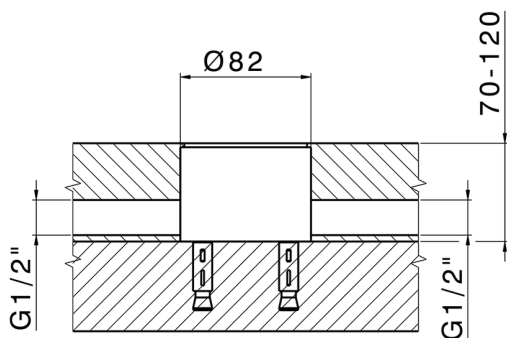

## Exposed part for single-lever bath shower mixer M32\_MT014200

MODEL **MT014200**

Exposed part for single-lever bath shower mixer, handshower holder on column, 23 mm Brass One Spray handshower, 150 cm smooth SUPREME Flexible Hose, without concealed part (for item ZB004510)

### CHARACTERISTICS

Cartridge Spare Parts **ZZ95409000**

**35 mm Cartridge**

Installation **Concealed**

Required concealed parts **ZB004510**

MODEL **ZB004510**

Floor mounted concealed part, for free-standing mixer

AVAILABLE FINISHINGS

 **04** 04 Without finishing

CHARACTERISTICS

Installation	<b>Concealed</b>
Concealed	<b>1</b>

2026-04-09