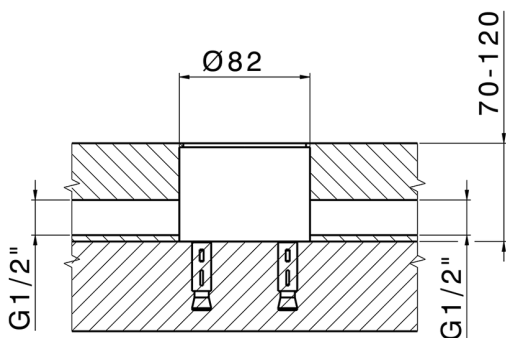

## Exposed part for single-lever bath shower mixer M32\_MT014200

MODEL **MT014200**

Exposed part for single-lever bath shower mixer, handshower holder on column, 23 mm Brass One Spray handshower, 150 cm smooth SUPREME Flexible Hose, without concealed part (for item ZB004510)

### CHARACTERISTICS

Cartridge Spare Parts **ZZ95409000**

**35 mm Cartridge**

Installation **Concealed**

Required concealed parts **ZB004510**

MODEL **ZB004510**

Floor mounted concealed part, for free-standing mixer

AVAILABLE FINISHINGS

 **04** 04 Without finishing

CHARACTERISTICS

Installation	<b>Concealed</b>
Concealed	<b>1</b>

2026-05-17