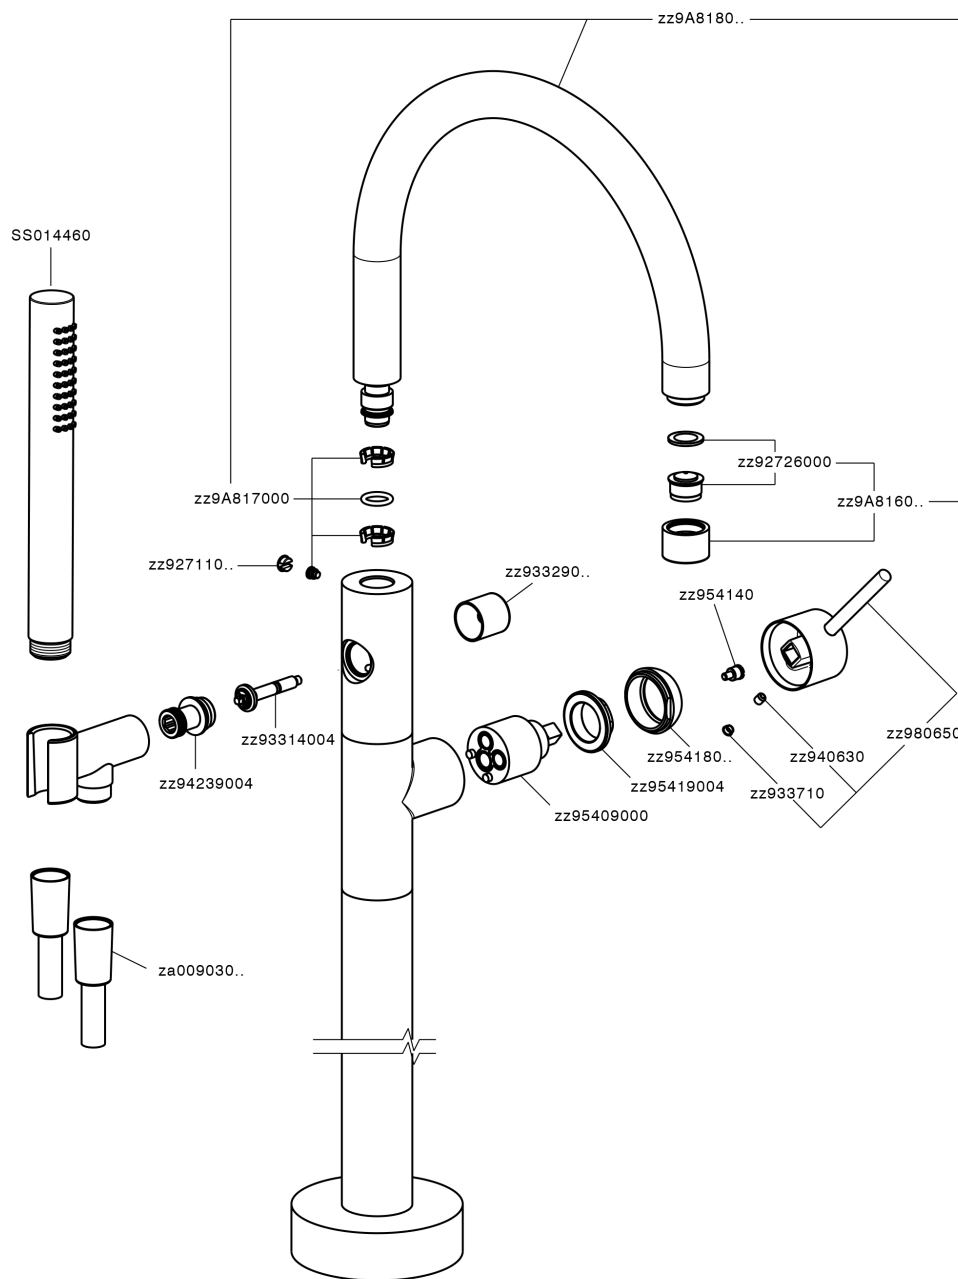

## Exposed part for single-lever bath shower mixer M32\_MT014200

MODEL **MT014200**

Exposed part for single-lever bath shower mixer, handshower holder on column, 23 mm Brass One Spray handshower, 150 cm smooth SUPREME Flexible Hose, without concealed part (for item ZB004510)

### CHARACTERISTICS

Cartridge Spare Parts **ZZ95409000**

**35 mm Cartridge**

Installation **Concealed**

Required concealed parts **ZB004510**

## Exposed part for single-lever bath shower mixer M32\_MT014200

MT014200

<https://en.huberitalia.com/exposed-part-for-single-lever-bath-shower-mixer-m32-mt014200>

**Concealed part single lever free-standing CONCEALED\_ZB004510**

MODEL **ZB004510**

Floor mounted concealed part, for free-standing mixer

AVAILABLE FINISHINGS

 **04** 04 Without finishing

CHARACTERISTICS

Installation	<b>Concealed</b>
Concealed	<b>1</b>

2026-05-17