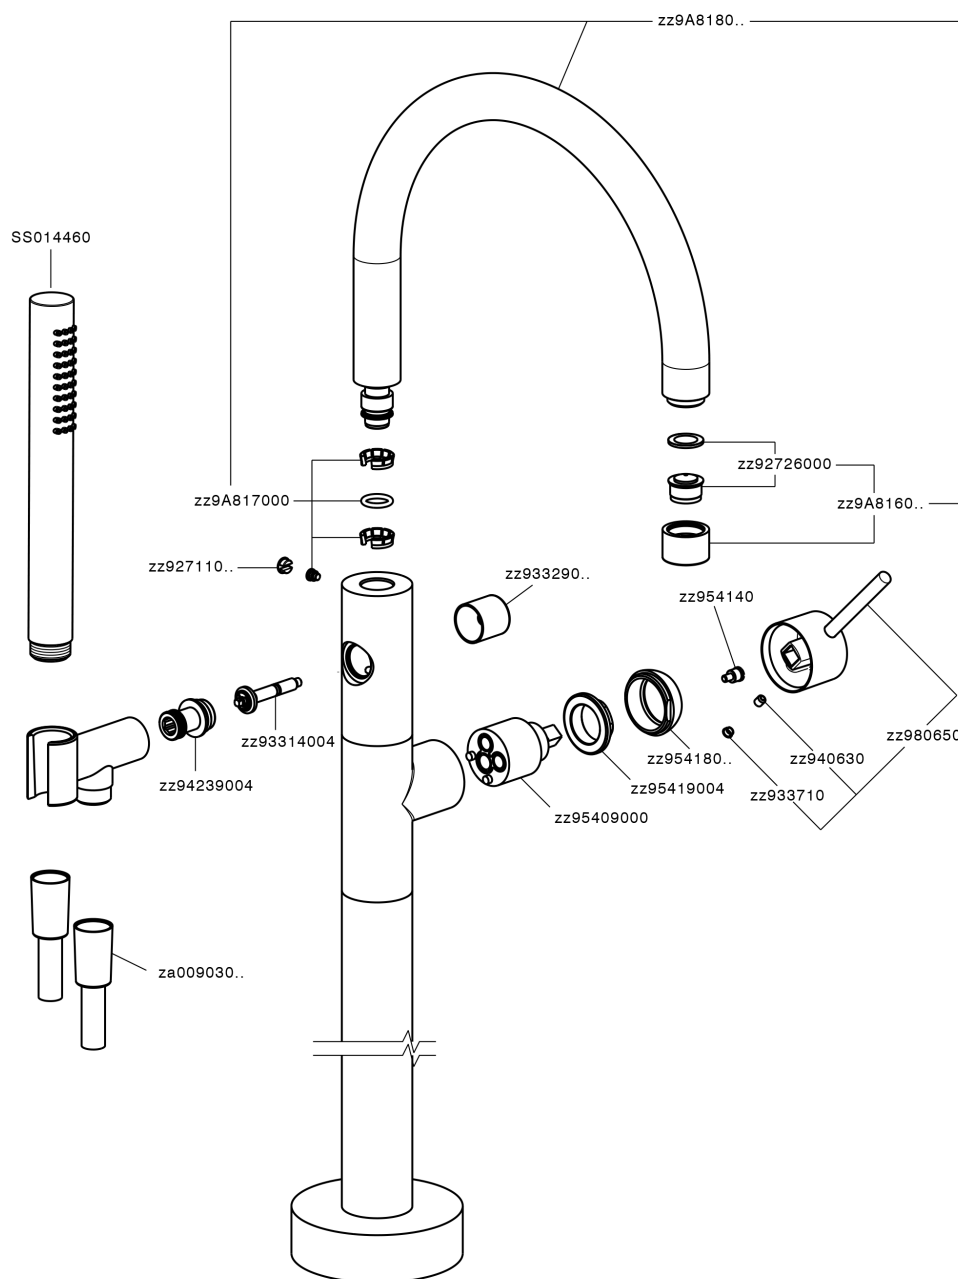

## Exposed part for single-lever bath shower mixer M32\_MT014200

MT014200

<https://en.huberitalia.com/exposed-part-for-single-lever-bath-shower-mixer-m32-mt014200>

Concealed part single lever free-standing CONCEALED\_ZB004510

ZB004510

<https://en.huberitalia.com/concealed-part-single-lever-free-standing-concealed-zb004510>

2026-06-27