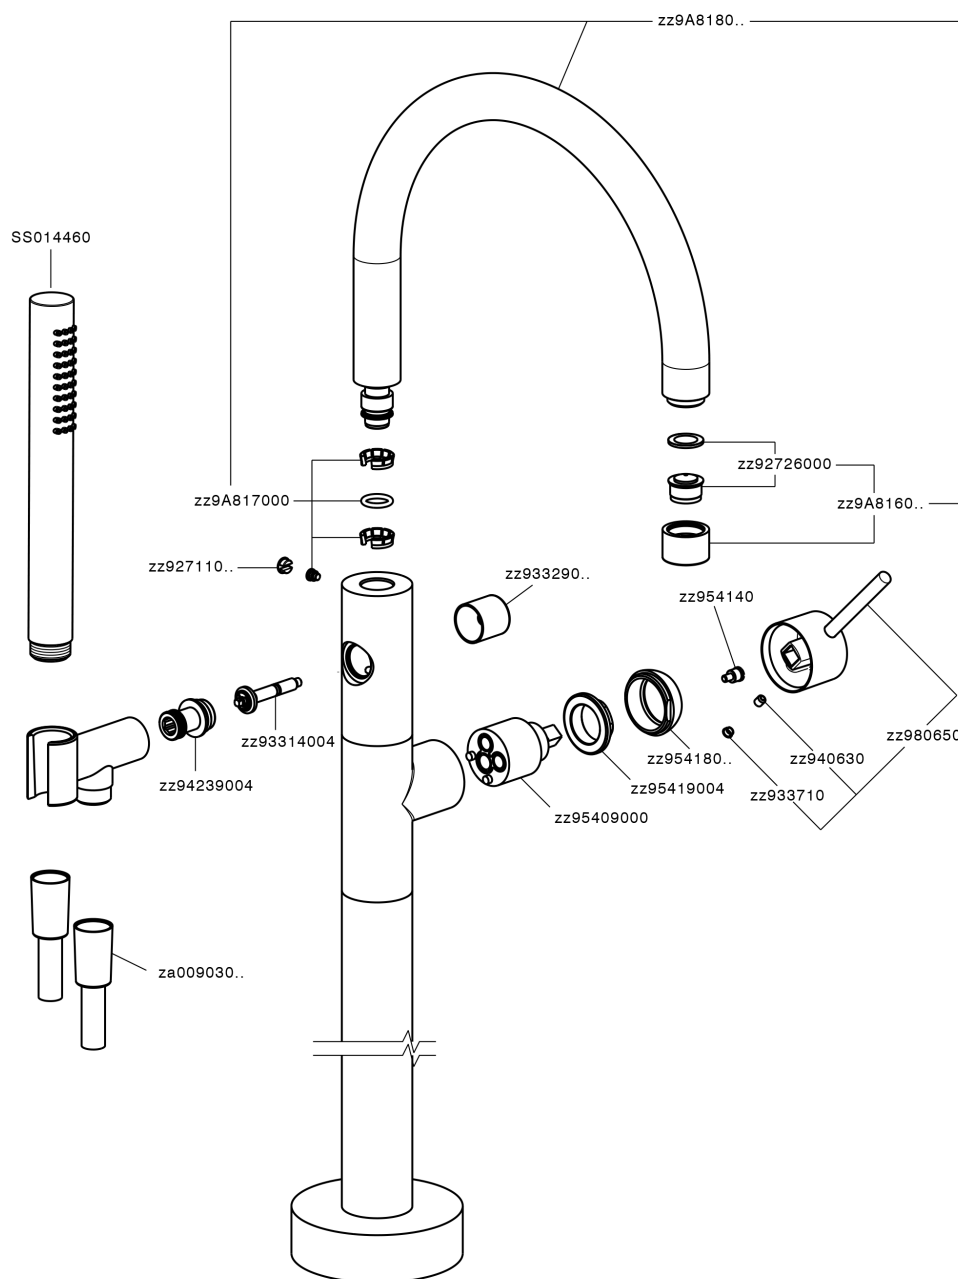

Exposed part for single-lever bath shower mixer M32_MT014200

MT014200

<https://en.huberitalia.com/exposed-part-for-single-lever-bath-shower-mixer-m32-mt014200>

Concealed part single lever free-standing CONCEALED_ZB004510

ZB004510

<https://en.huberitalia.com/concealed-part-single-lever-free-standing-concealed-zb004510>

2026-05-17