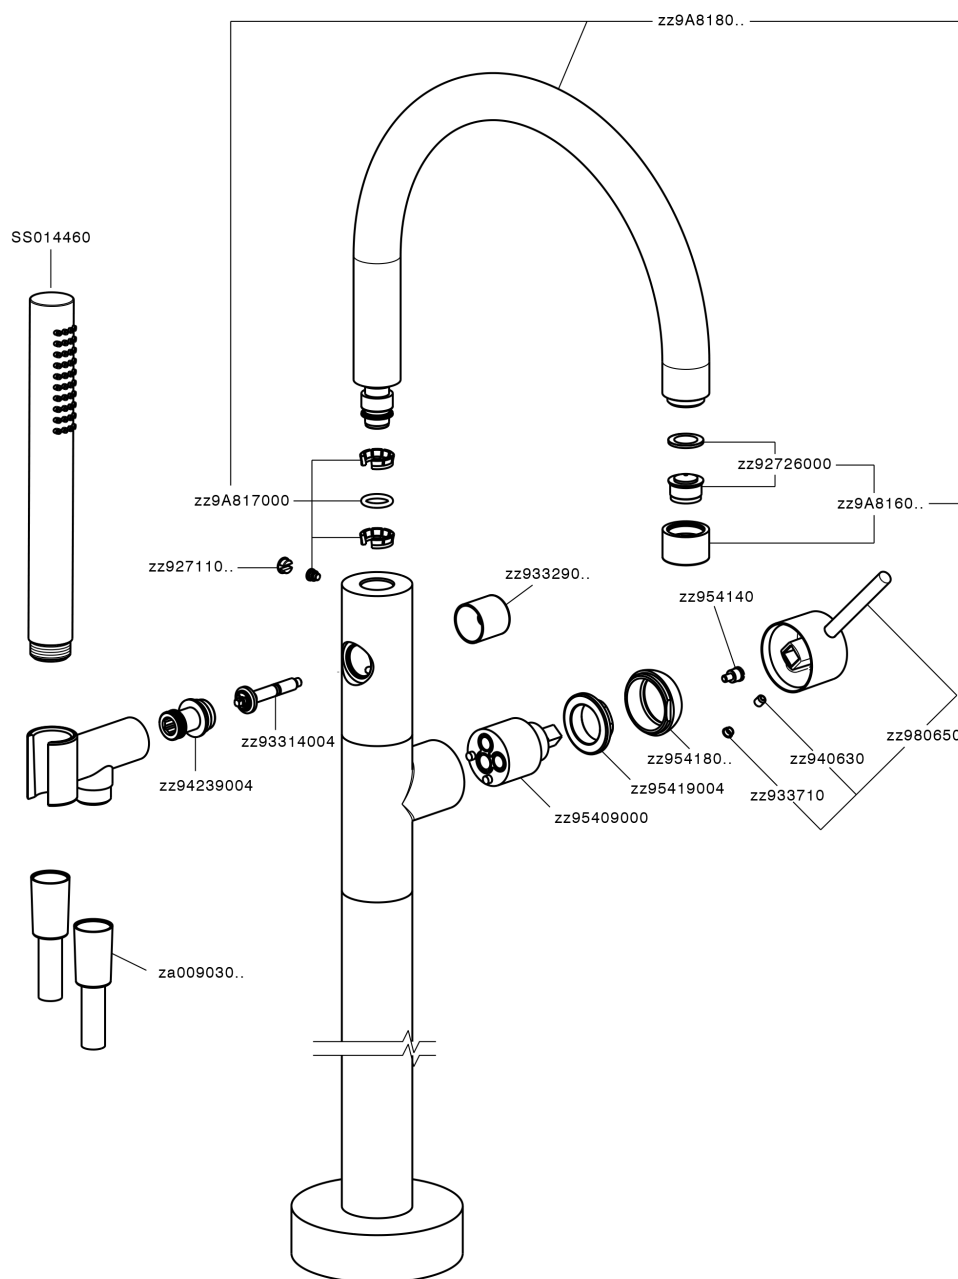

## Exposed part for single-lever bath shower mixer M32\_MT014200

MODEL **MT014200**

Exposed part for single-lever bath shower mixer, handshower holder on column, 23 mm Brass One Spray handshower, 150 cm smooth SUPREME Flexible Hose, without concealed part (for item ZB004510)

### CHARACTERISTICS

Cartridge Spare Parts **ZZ95409000**

**35 mm Cartridge**

Installation **Concealed**

Required concealed parts **ZB004510**

## Exposed part for single-lever bath shower mixer M32\_MT014200

MT014200

<https://en.huberitalia.com/exposed-part-for-single-lever-bath-shower-mixer-m32-mt014200>

**Concealed part single lever free-standing CONCEALED\_ZB004510**

MODEL **ZB004510**

Floor mounted concealed part, for free-standing mixer

AVAILABLE FINISHINGS

 **04** 04 Without finishing

CHARACTERISTICS

Installation	<b>Concealed</b>
Concealed	<b>1</b>

2026-04-11