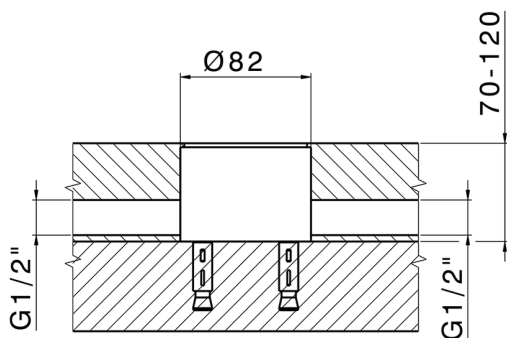

## Exposed part for single-lever bath shower mixer M32\_MT014200

MODEL **MT014200**

Exposed part for single-lever bath shower mixer, handshower holder on column, 23 mm Brass One Spray handshower, 150 cm smooth SUPREME Flexible Hose, without concealed part (for item ZB004510)

### CHARACTERISTICS

Cartridge Spare Parts **ZZ95409000**

**35 mm Cartridge**

Installation **Concealed**

Required concealed parts **ZB004510**

MODEL **ZB004510**

Floor mounted concealed part, for free-standing mixer

AVAILABLE FINISHINGS

 **04** 04 Without finishing

CHARACTERISTICS

Installation	<b>Concealed</b>
Concealed	<b>1</b>

2026-04-11