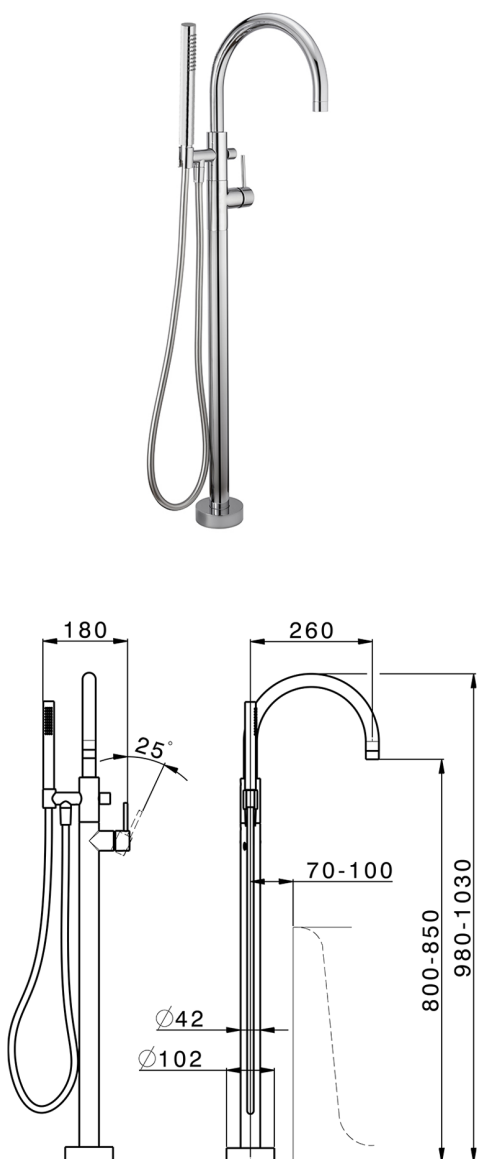

Exposed part for single-lever bath shower mixer M32_MT014200

MODEL **MT014200**

Exposed part for single-lever bath shower mixer, handshower holder on column, 23 mm Brass One Spray handshower, 150 cm smooth SUPREME Flexible Hose, without concealed part (for item ZB004510)

AVAILABLE FINISHINGS

-  **21** 21 Chrome
-  **26** 26 Old Copper
-  **2F** 2F Brushed Nickel
-  **2W** 2W Brushed Gold
-  **40** 40 Matt Black
-  **4Q** 4Q Matt White

CHARACTERISTICS

Cartridge Spare Parts **ZZ95409000**

35 mm Cartridge

Installation **Concealed**

Required concealed parts **ZB004510**

Exposed part for single-lever bath shower mixer M32_MT014200

MT014200

<https://en.huberitalia.com/exposed-part-for-single-lever-bath-shower-mixer-m32-mt014200>

Concealed part single lever free-standing CONCEALED_ZB004510

MODEL **ZB004510**

Floor mounted concealed part, for free-standing mixer

AVAILABLE FINISHINGS

 **04** 04 Without finishing

CHARACTERISTICS

Installation	Concealed
Concealed	1