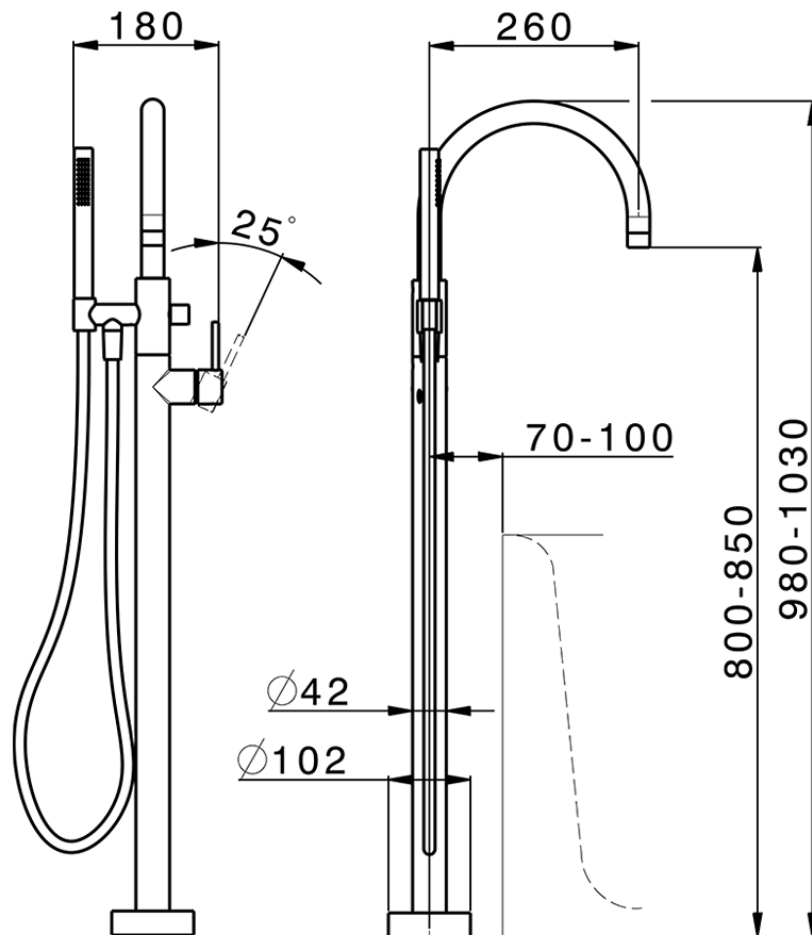

Exposed part for single-lever bath shower mixer M32_MT014200

MT014200

<https://en.huberitalia.com/exposed-part-for-single-lever-bath-shower-mixer-m32-mt014200>

ZB004510

<https://en.huberitalia.com/concealed-part-single-lever-free-standing-concealed-zb004510>