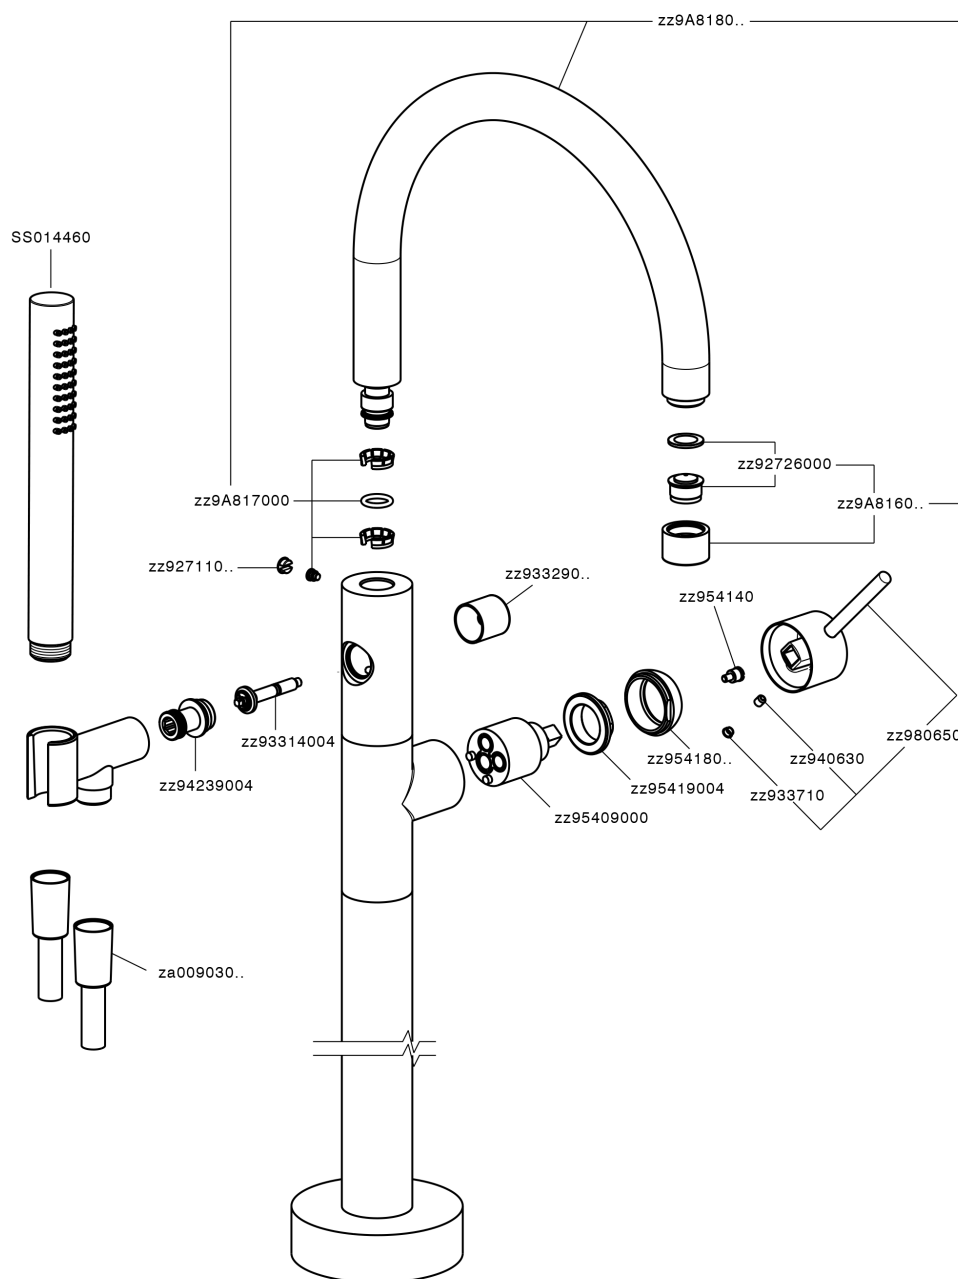

Exposed part for single-lever bath shower mixer M32_MT014200

MT014200

<https://en.huberitalia.com/exposed-part-for-single-lever-bath-shower-mixer-m32-mt014200>

Concealed part single lever free-standing CONCEALED_ZB004510

ZB004510

<https://en.huberitalia.com/concealed-part-single-lever-free-standing-concealed-zb004510>

2026-06-06